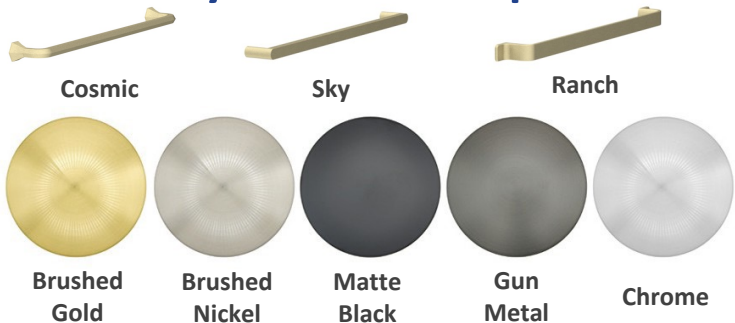

Choose your handle option

All dimensions stated are nominal sizes. Variations may occur during manufacturing, and care should be taken to check sizing before installation as measurements/drawing specifications are a guide only and subject to change without notice.