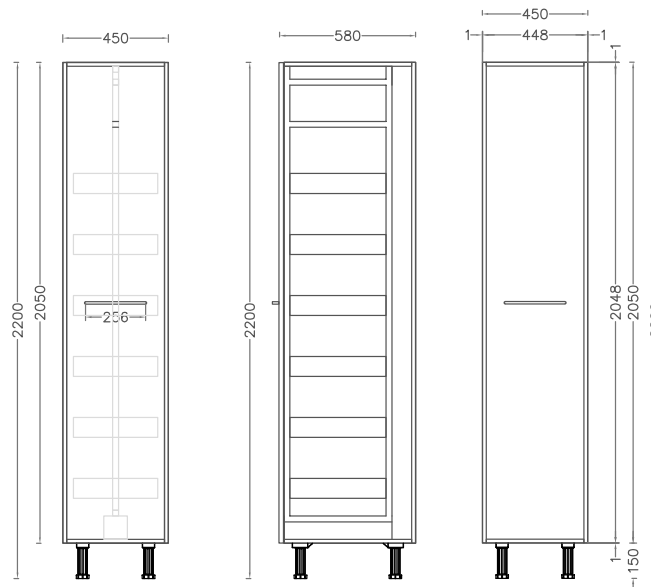

45cm Pull Out Pantry/Linen Cupboard – Quality Series

Code: QPCPO45

- Bright white high-gloss finish (interior & exterior)
- 18mm HMR MDF doors (high moisture resistant)
- Premium 2-pack epoxy-painted doors
- Hand-polished glossy surface
- 16mm HMR particleboard carcass
- Durable PET-laminated cabinetry
- Six internal shelving units
- Quality runners
- Drill bit & template provided for handles
- Adjustable feet (145–175mm)
- Pre-assembled for simple DIY installation
- Eco-friendly packaging

Choose your handle option

All dimensions stated are nominal sizes. Variations may occur during manufacturing, and care should be taken to check sizing before installation as measurements/drawing specifications are a guide only and subject to change without notice.