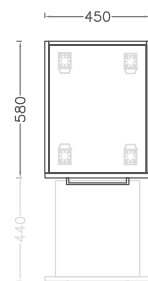

45cm Pull Out Pantry/Linen Cupboard – Quality Series

Code: QPCPO45

- Bright white high-gloss finish (interior & exterior)
- 18mm HMR MDF doors (high moisture resistant)
- Premium 2-pack epoxy-painted doors
- Hand-polished glossy surface
- 16mm HMR particleboard carcass
- Durable PET-laminated cabinetry
- Six internal shelving units
- Quality runners
- Drill bit & template provided for handles
- Adjustable feet (145–175mm)
- Pre-assembled for simple DIY installation
- Eco-friendly packaging

Choose your handle option

All dimensions stated are nominal sizes. Variations may occur during manufacturing, and care should be taken to check sizing before installation as measurements/drawing specifications are a guide only and subject to change without notice.