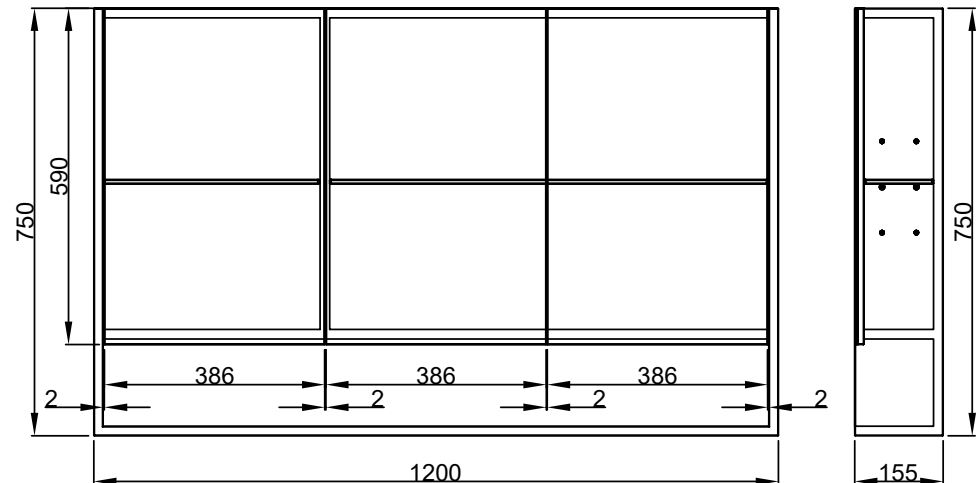

Cassie PVC Shaving Cabinet 120cm

Code: SCCAS120

- 100% waterproof PVC construction

All dimensions stated are nominal sizes. Variations may occur during manufacturing, and care should be taken to check sizing before installation as measurements/drawing specifications are a guide only and subject to change without notice.