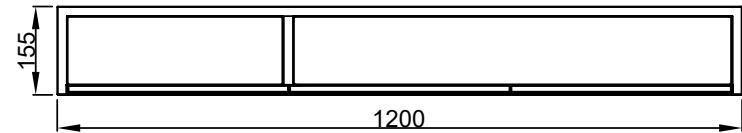

Cassie PVC Shaving Cabinet 120cm

Code: SCCAS120

- 100% waterproof PVC construction

All dimensions stated are nominal sizes. Variations may occur during manufacturing, and care should be taken to check sizing before installation as measurements/drawing specifications are a guide only and subject to change without notice.