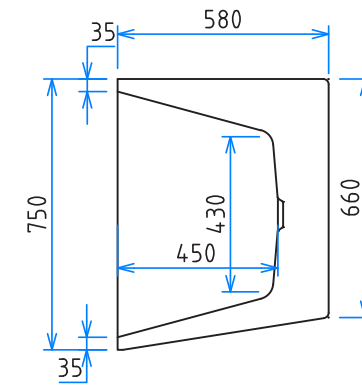

MADRID RIGHT-HAND 150CM FREESTANDING BATH

Code: MAD150WHRH

- Double-skin Sanity grade acrylic sheets
- Reinforced with High-quality fiberglass
- Durable, easy to clean and retains heat
- High Stability whilst being light in weight for installation.
- Adjustable self-supporting feet
- Designed for easy installation
- Drain and overflow assembly included
- Integrated overflow
- Includes Pop-up waste

Pop-Up Plug Waste Options

All dimensions stated are nominal sizes. Variations may occur during manufacturing, and care should be taken to check sizing before installation as measurements/drawing specifications are a guide only and subject to change without notice.