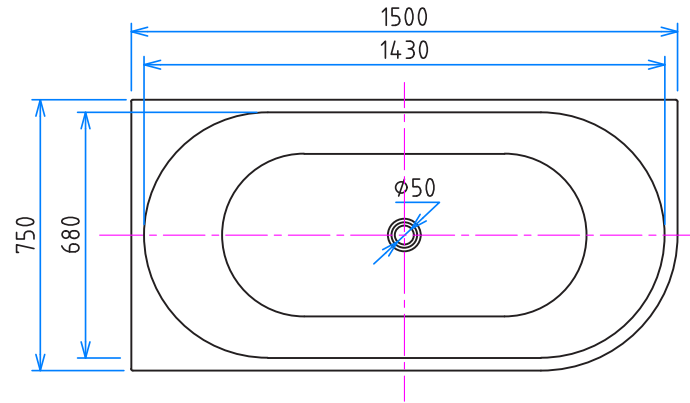

# MADRID LEFT-HAND 150CM FREESTANDING BATH

Code: MAD150WHLH

- Double-skin Sanity grade acrylic sheets
- Reinforced with High-quality fiberglass
- Durable, easy to clean and retains heat
- High Stability whilst being light in weight for installation.
- Adjustable self-supporting feet
- Designed for easy installation
- Drain and overflow assembly included
- Integrated overflow
- Includes Pop-up waste

## Pop-Up Plug Waste Options

All dimensions stated are nominal sizes. Variations may occur during manufacturing, and care should be taken to check sizing before installation as measurements/drawing specifications are a guide only and subject to change without notice.