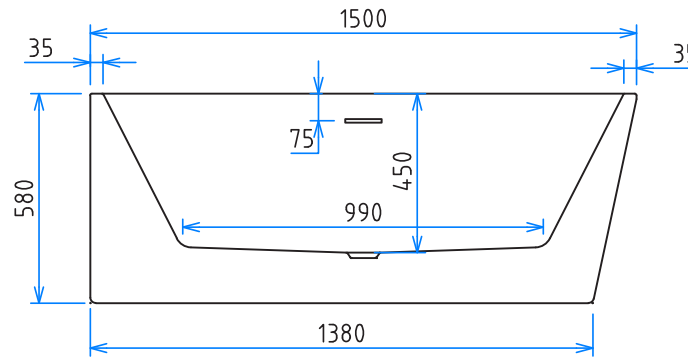

# MADRID LEFT-HAND 150CM FREESTANDING BATH

Code: MAD150WHLH

- Double-skin Sanity grade acrylic sheets
- Reinforced with High-quality fiberglass
- Durable, easy to clean and retains heat
- High Stability whilst being light in weight for installation.
- Adjustable self-supporting feet
- Designed for easy installation
- Drain and overflow assembly included
- Integrated overflow
- Includes Pop-up waste

## Pop-Up Plug Waste Options

All dimensions stated are nominal sizes. Variations may occur during manufacturing, and care should be taken to check sizing before installation as measurements/drawing specifications are a guide only and subject to change without notice.