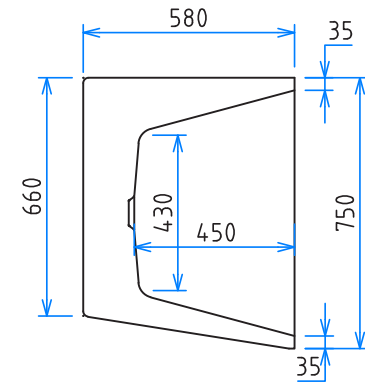

# MADRID LEFT-HAND 150CM FREESTANDING BATH

Code: MAD150WHLH

- Double-skin Sanity grade acrylic sheets
- Reinforced with High-quality fiberglass
- Durable, easy to clean and retains heat
- High Stability whilst being light in weight for installation.
- Adjustable self-supporting feet
- Designed for easy installation
- Drain and overflow assembly included
- Integrated overflow
- Includes Pop-up waste

## Pop-Up Plug Waste Options

All dimensions stated are nominal sizes. Variations may occur during manufacturing, and care should be taken to check sizing before installation as measurements/drawing specifications are a guide only and subject to change without notice.