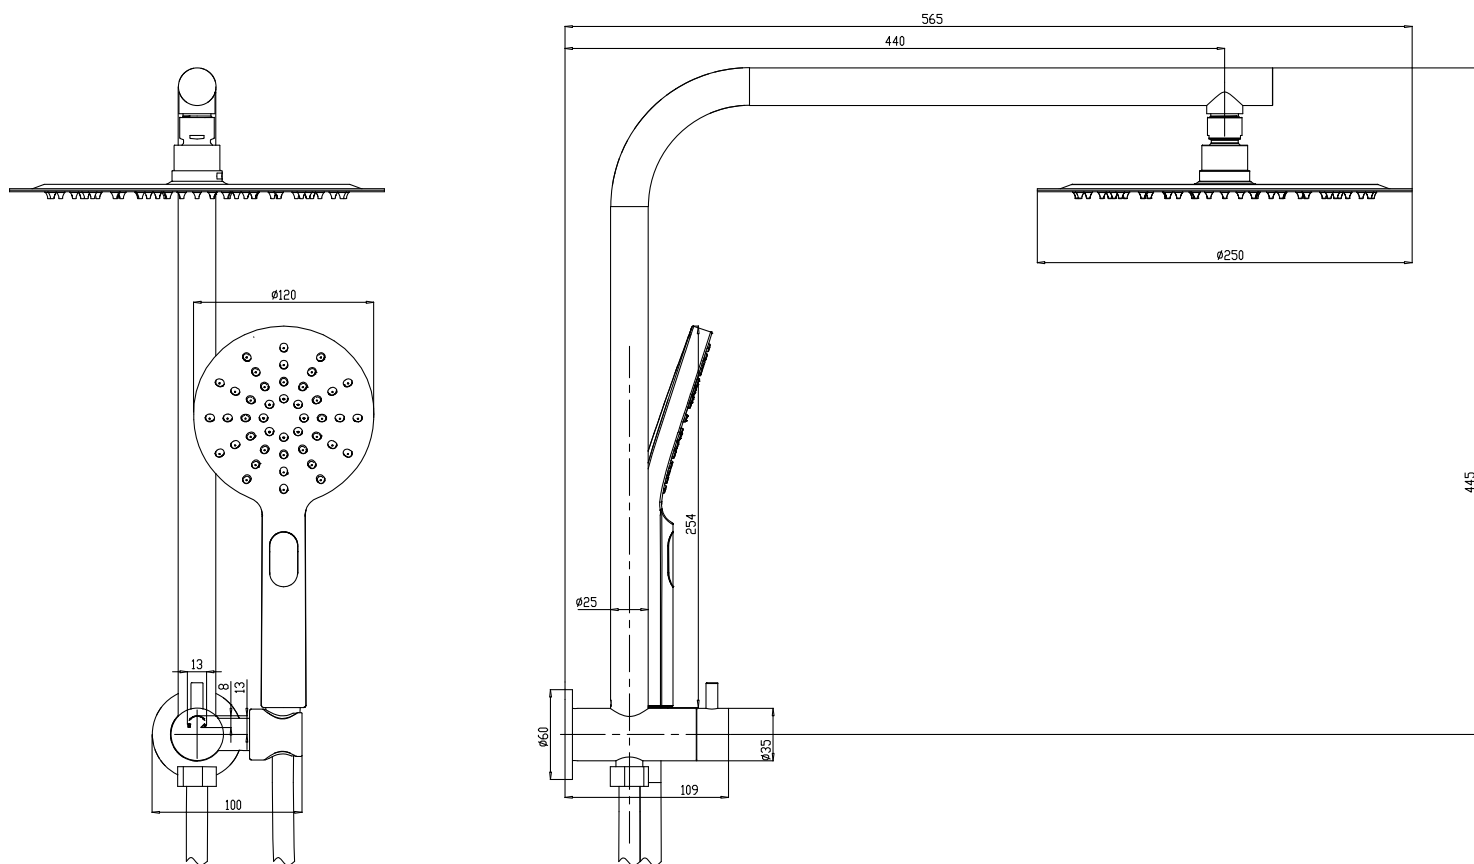

## Round Twin Shower

WELS 3 Star rated, 9L/min (over head shower)

WELS 4 Star rated, 7.5L/min (hand shower)

WELS Registration: S17901

Chrome  
100209

Matte Black  
100209BK

Brushed Nickel  
100209BN

Brushed Gold  
100209BG

Gun Metal  
100209GM

Dimensions are approximate. Information in this technical overview is representative of the product available at the time of printing. Due to our policy of continuous product development, the design and specifications depicted are subject to change without notice. Please confirm all particulars prior to installation.