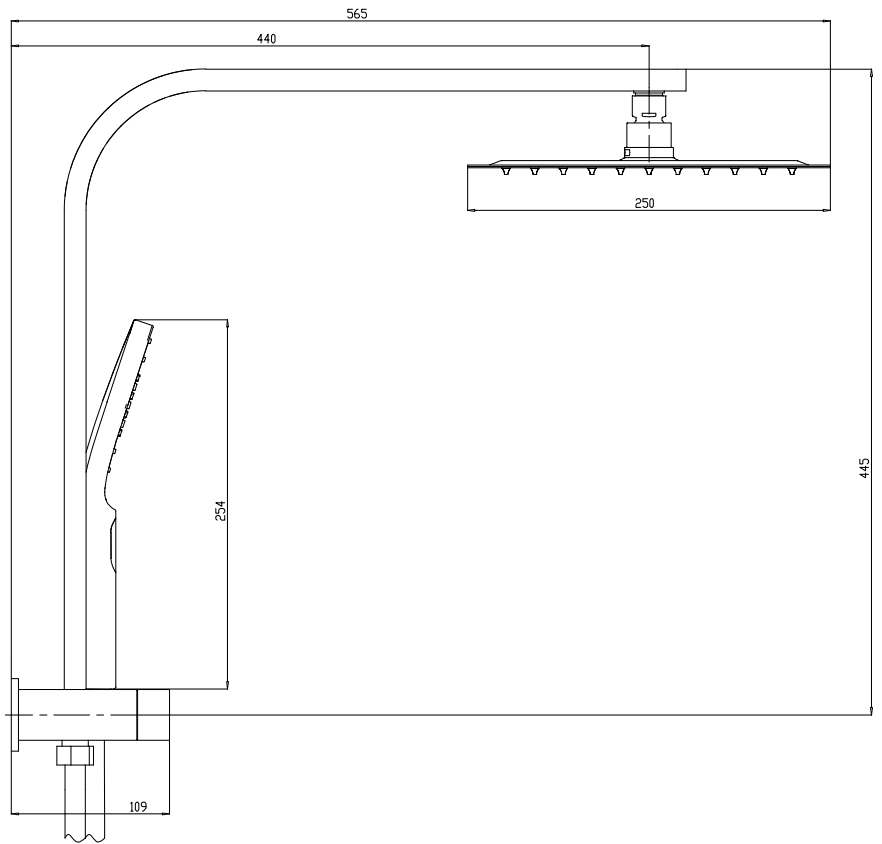

## Square Twin Shower

WELS 3 Star rated, 9L/min (over head shower)

WELS 4 Star rated, 7.5L/min (hand shower)

WELS Registration: S17900

Chrome  
100109CP

Matte Black  
100109BK

Brushed Nickel  
100109BN

Brushed Gold  
100109BG

Gun Metal  
100109GM

Dimensions are approximate. Information in this technical overview is representative of the product available at the time of printing. Due to our policy of continuous product development, the design and specifications depicted are subject to change without notice. Please confirm all particulars prior to installation.