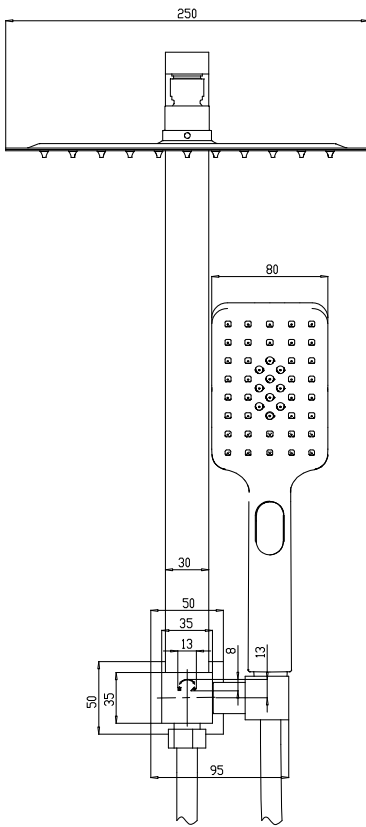

## Square Twin Shower

WELS 3 Star rated, 9L/min (over head shower)

WELS 4 Star rated, 7.5L/min (hand shower)

WELS Registration: S17900

Chrome  
100109CP

Matte Black  
100109BK

Brushed Nickel  
100109BN

Brushed Gold  
100109BG

Gun Metal  
100109GM

Dimensions are approximate. Information in this technical overview is representative of the product available at the time of printing. Due to our policy of continuous product development, the design and specifications depicted are subject to change without notice. Please confirm all particulars prior to installation.