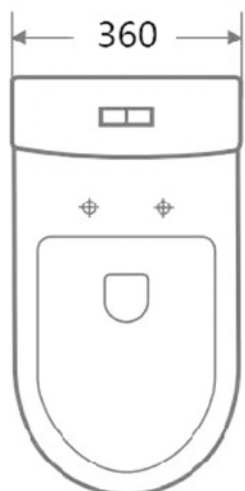

### SPECIFICATIONS:

- S-Trap set out 45-155mm with PWG001
- S-Trap set out 95-215mm with PWG002 (out of the box)
- S-Trap set out 150-265mm with JT43
- P-Trap 180mm

WELS 4 Star rated: 3.4L Water Consumption

WELS Registration: L07922

Model Code: 1012

PWG001 :45-155

PWG002 :95-215 *(Out of the box)*

JT43 : 150-265

P Trap : 180

**WATER RATING**  
[www.waterefficiency.gov.au](http://www.waterefficiency.gov.au)

**4** 3.4L  
Water  
Consumption