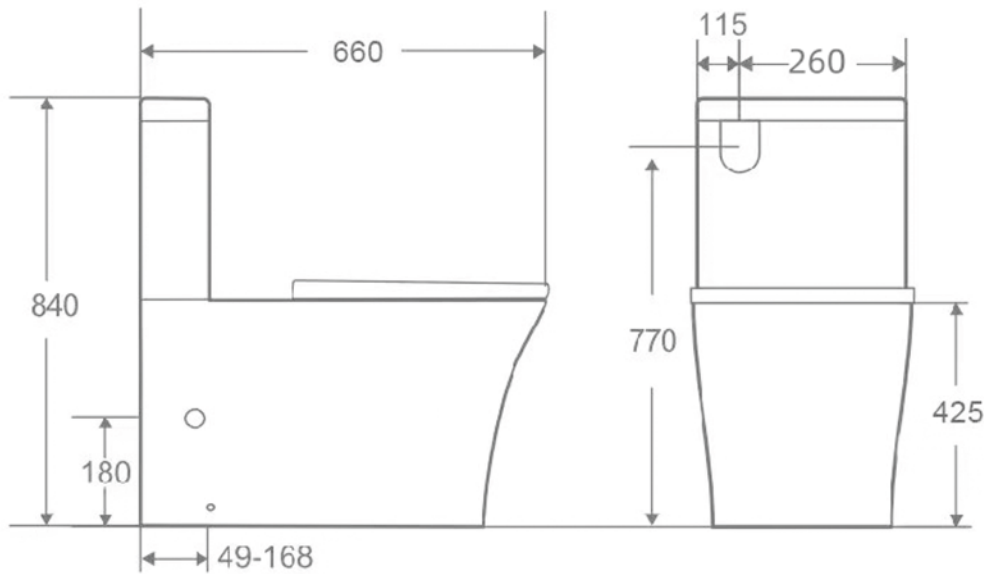

### SPECIFICATIONS:

- S-Trap set out 45-155mm with PWG001
- S-Trap set out 95-215mm with PWG002 (out of the box)
- S-Trap set out 150-265mm with JT43
- P-Trap 180mm

WELS 4 Star rated: 3.4L Water Consumption

WELS Registration: L07922

Model Code: 1012

PWG001 :45-155

PWG002 :95-215 *(Out of the box)*

JT43 : 150-265

P Trap : 180

**WATER RATING**  
[www.waterefficiency.gov.au](http://www.waterefficiency.gov.au)

**4** 3.4L  
Water  
Consumption