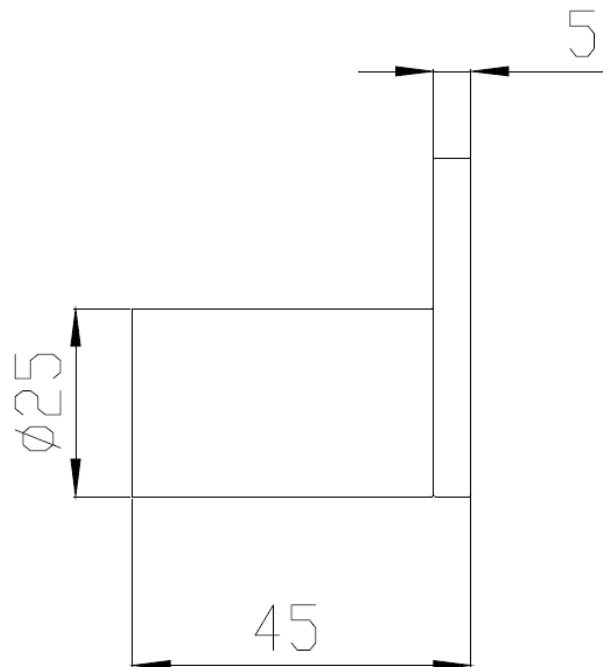

## Robe Hook

Chrome  
300953CP

Matte Black  
300953BK

Brushed Nickel  
300953BN

Brushed Gold  
300953BG

Gun Metal  
300953GM

Dimensions are approximate. Information in this technical overview is representative of the product available at the time of printing. Due to our policy of continuous product development, the design and specifications depicted are subject to change without notice. Please confirm all particulars prior to installation.