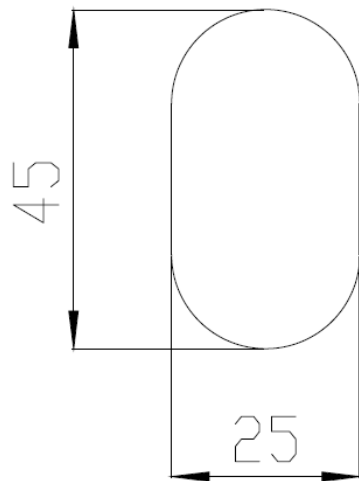

## Robe Hook

Chrome  
300953CP

Matte Black  
300953BK

Brushed Nickel  
300953BN

Brushed Gold  
300953BG

Gun Metal  
300953GM

Dimensions are approximate. Information in this technical overview is representative of the product available at the time of printing. Due to our policy of continuous product development, the design and specifications depicted are subject to change without notice. Please confirm all particulars prior to installation.