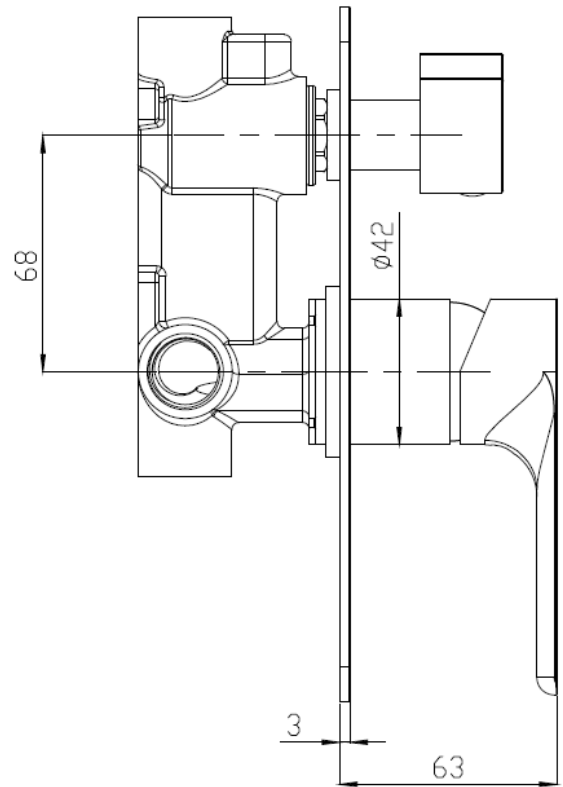

Wall Mixer/Diverter

Chrome
104106CP

Matte Black
104106BK

Brushed Nickel
104106BN

Brushed Gold
104106BG

Gun Metal
104106GM

Dimensions are approximate. Information in this technical overview is representative of the product available at the time of printing. Due to our policy of continuous product development, the design and specifications depicted are subject to change without notice. Please confirm all particulars prior to installation.