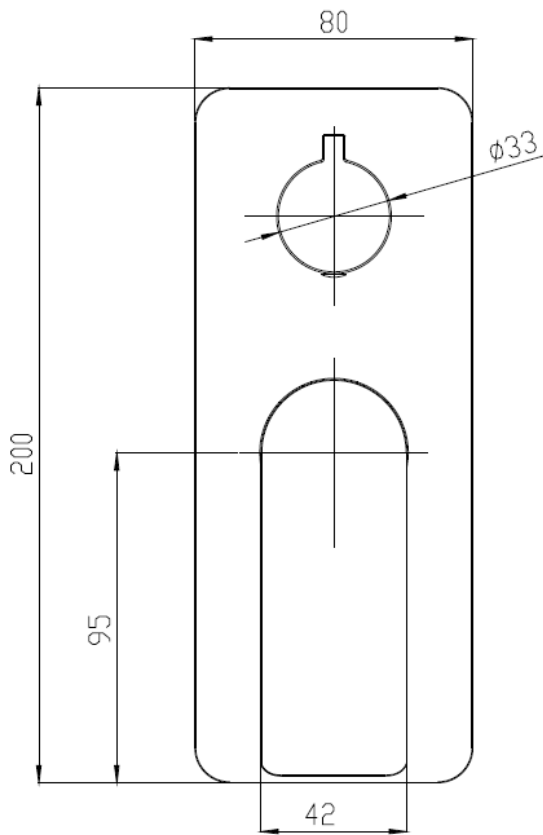

Wall Mixer/Diverter

Chrome
104106CP

Matte Black
104106BK

Brushed Nickel
104106BN

Brushed Gold
104106BG

Gun Metal
104106GM

Dimensions are approximate. Information in this technical overview is representative of the product available at the time of printing. Due to our policy of continuous product development, the design and specifications depicted are subject to change without notice. Please confirm all particulars prior to installation.