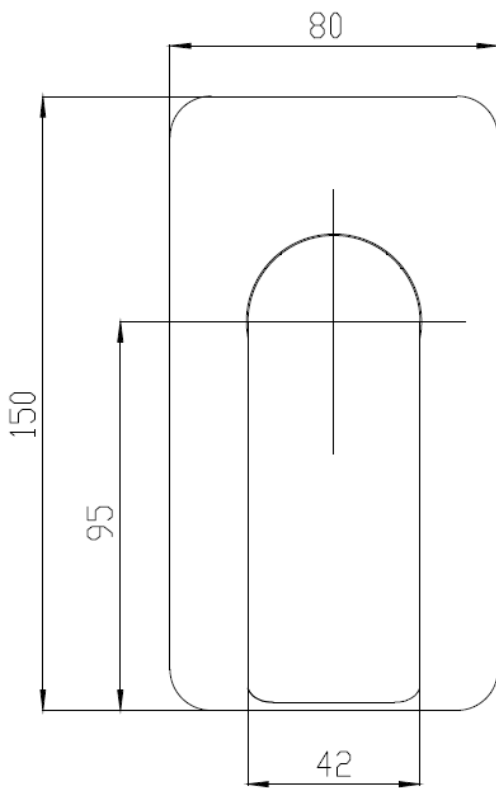

## Square Wall Mixer

Chrome  
104105SCP

Matte Black  
104105SBK

Brushed Nickel  
104105SBN

Brushed Gold  
104105SBG

Gun Metal  
104105SGM

Dimensions are approximate. Information in this technical overview is representative of the product available at the time of printing. Due to our policy of continuous product development, the design and specifications depicted are subject to change without notice. Please confirm all particulars prior to installation.