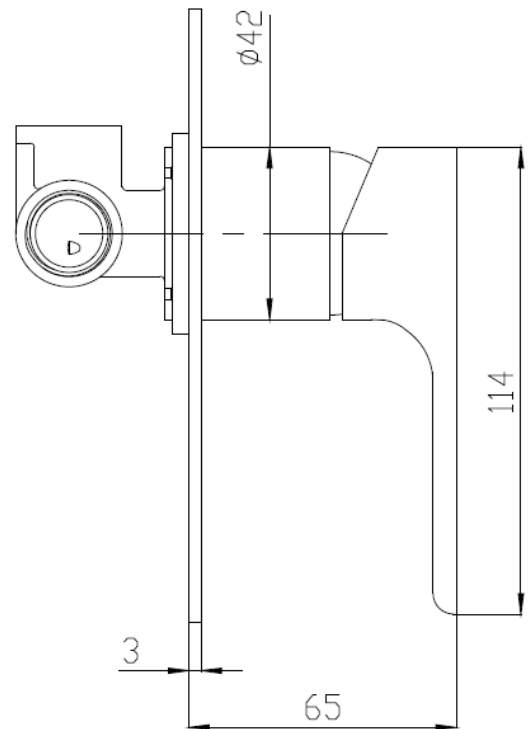

## Square Wall Mixer

Chrome  
104105SCP

Matte Black  
104105SBK

Brushed Nickel  
104105SBN

Brushed Gold  
104105SBG

Gun Metal  
104105SGM

Dimensions are approximate. Information in this technical overview is representative of the product available at the time of printing. Due to our policy of continuous product development, the design and specifications depicted are subject to change without notice. Please confirm all particulars prior to installation.