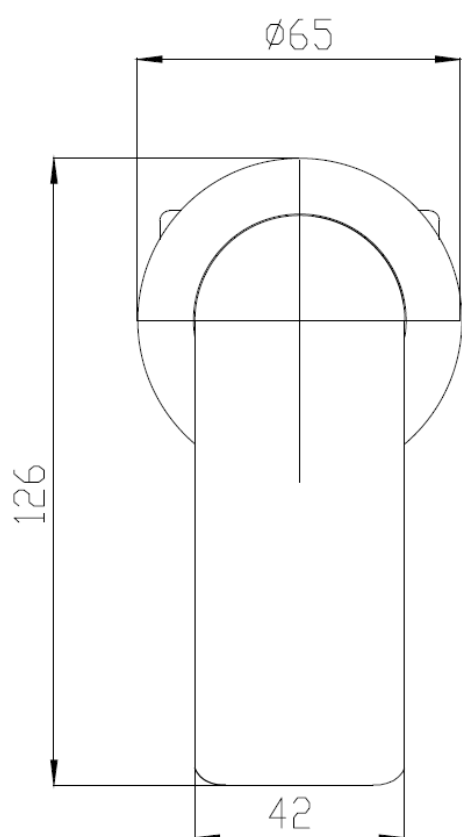

Round Wall Mixer

Chrome
104105RCP

Matte Black
104105RBK

Brushed Nickel
104105RBN

Brushed Gold
104105RBG

Gun Metal
104105RGM

Dimensions are approximate. Information in this technical overview is representative of the product available at the time of printing. Due to our policy of continuous product development, the design and specifications depicted are subject to change without notice. Please confirm all particulars prior to installation.