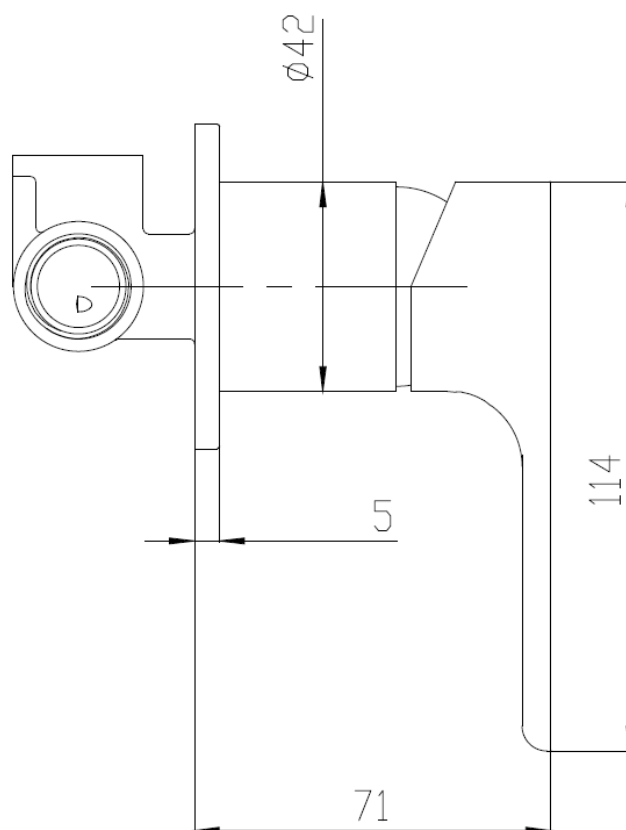

Round Wall Mixer

Chrome
104105RCP

Matte Black
104105RBK

Brushed Nickel
104105RBN

Brushed Gold
104105RBG

Gun Metal
104105RGM

Dimensions are approximate. Information in this technical overview is representative of the product available at the time of printing. Due to our policy of continuous product development, the design and specifications depicted are subject to change without notice. Please confirm all particulars prior to installation.