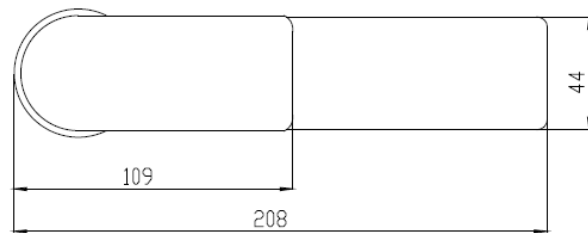

## Hi-Rise Basin Mixer

WELS 5 Star rated, 6L/min  
WELS Registration: T42445

Chrome  
104102CP

Matte Black  
104102BK

Brushed Nickel  
104102BN

Brushed Gold  
104102BG

Gun Metal  
104102GM

Dimensions are approximate. Information in this technical overview is representative of the product available at the time of printing. Due to our policy of continuous product development, the design and specifications depicted are subject to change without notice. Please confirm all particulars prior to installation.