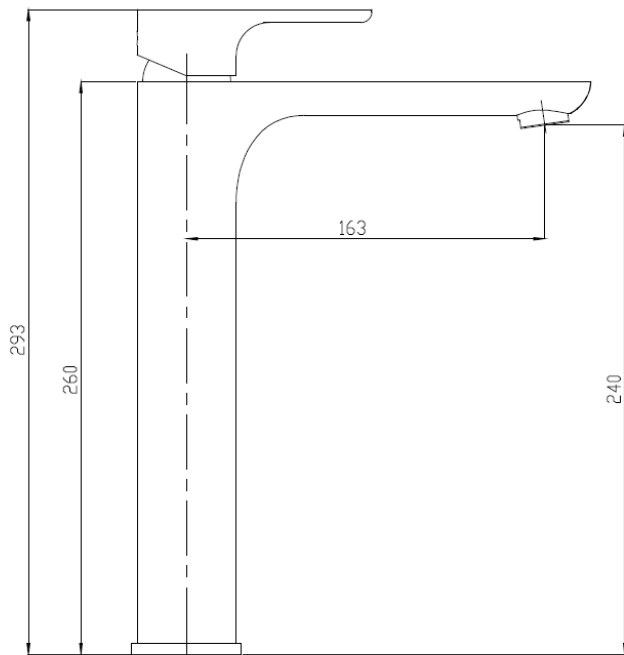

## Hi-Rise Basin Mixer

WELS 5 Star rated, 6L/min  
WELS Registration: T42445

Chrome  
104102CP

Matte Black  
104102BK

Brushed Nickel  
104102BN

Brushed Gold  
104102BG

Gun Metal  
104102GM

Dimensions are approximate. Information in this technical overview is representative of the product available at the time of printing. Due to our policy of continuous product development, the design and specifications depicted are subject to change without notice. Please confirm all particulars prior to installation.