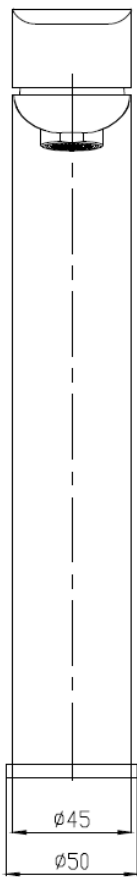

## Hi-Rise Basin Mixer

WELS 5 Star rated, 6L/min  
WELS Registration: T42445

Chrome  
104102CP

Matte Black  
104102BK

Brushed Nickel  
104102BN

Brushed Gold  
104102BG

Gun Metal  
104102GM

Dimensions are approximate. Information in this technical overview is representative of the product available at the time of printing. Due to our policy of continuous product development, the design and specifications depicted are subject to change without notice. Please confirm all particulars prior to installation.