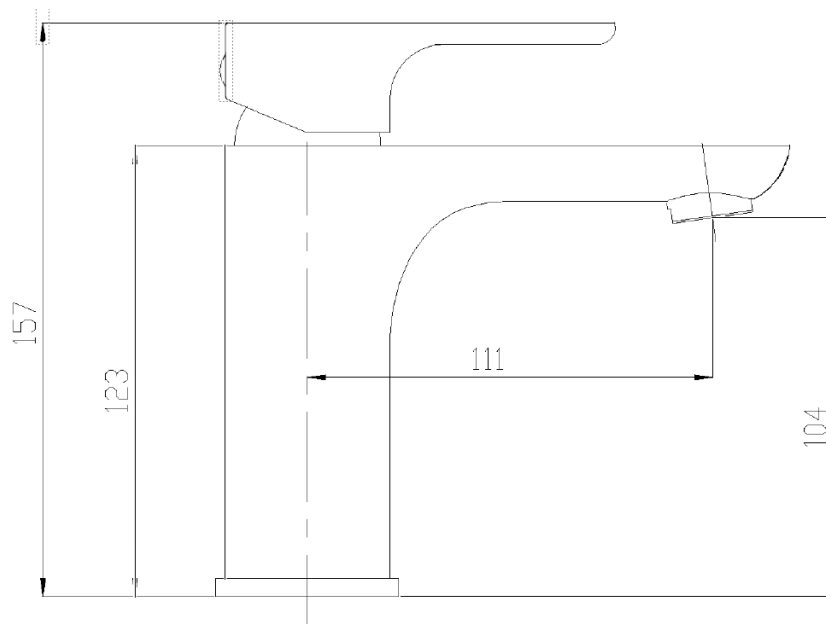

WEST AUSTRALIAN OWNED & OPERATED

Basin Mixer

WELS 5 Star rated, 6L/min
WELS Registration: T42444

Chrome
104101CP

Matte Black
104101BK

Brushed Nickel
104101BN

Brushed Gold
104101BG

Gun Metal
104101GM

Dimensions are approximate. Information in this technical overview is representative of the product available at the time of printing. Due to our policy of continuous product development, the design and specifications depicted are subject to change without notice. Please confirm all particulars prior to installation.