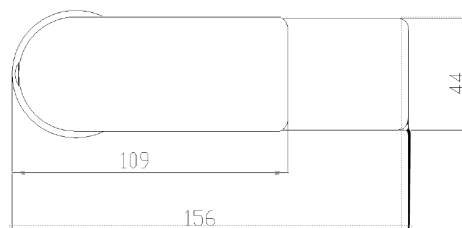

WEST AUSTRALIAN OWNED & OPERATED

Basin Mixer

WELS 5 Star rated, 6L/min
WELS Registration: T42444

Chrome
104101CP

Matte Black
104101BK

Brushed Nickel
104101BN

Brushed Gold
104101BG

Gun Metal
104101GM

Dimensions are approximate. Information in this technical overview is representative of the product available at the time of printing. Due to our policy of continuous product development, the design and specifications depicted are subject to change without notice. Please confirm all particulars prior to installation.