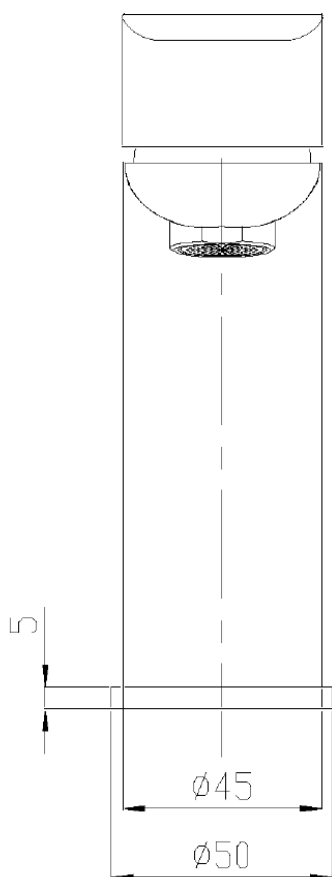

WEST AUSTRALIAN OWNED & OPERATED

Basin Mixer

WELS 5 Star rated, 6L/min
WELS Registration: T42444

Chrome
104101CP

Matte Black
104101BK

Brushed Nickel
104101BN

Brushed Gold
104101BG

Gun Metal
104101GM

Dimensions are approximate. Information in this technical overview is representative of the product available at the time of printing. Due to our policy of continuous product development, the design and specifications depicted are subject to change without notice. Please confirm all particulars prior to installation.