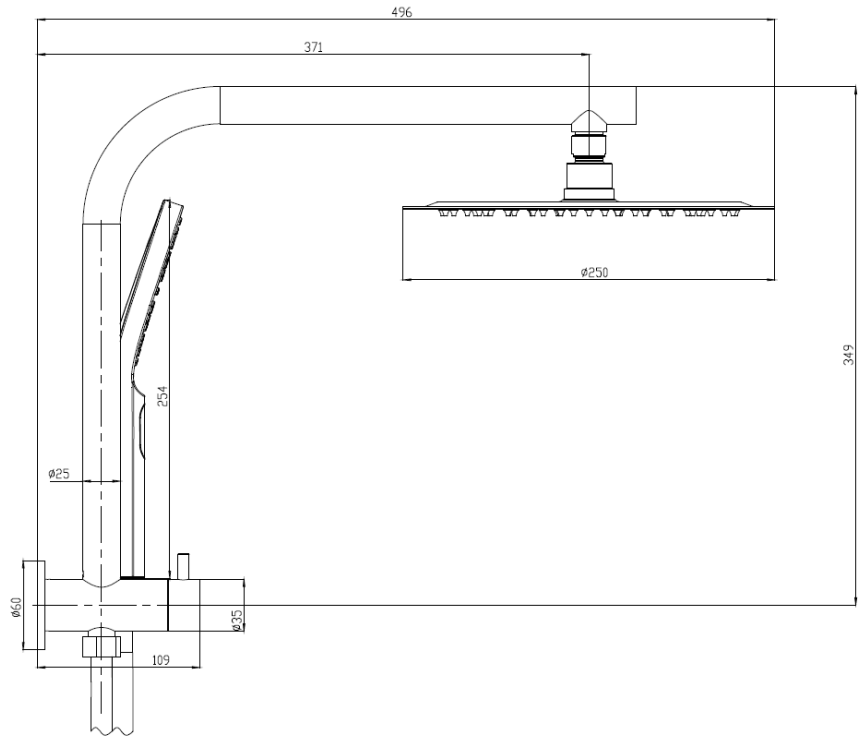

Round Twin Shower

WELS 3 Star rated, 9L/min (over head shower)

WELS 4 Star rated, 7.5L/min (hand shower)

WELS Registration: S17901

Chrome
100209

Matte Black
100209BK

Brushed Nickel
100209BN

Brushed Gold
100209BG

Gun Metal
100209GM

The more stars the more water efficient.

WATER RATING
www.waterrating.gov.au

9.0 litres per minute
(overhead shower)

In accordance with AS/NZS 6400
Licence No. 2057
Dodd & Dodd Group Pty Ltd

Hand shower
4 star
7.5 litres per minute

Dimensions are approximate. Information in this technical overview is representative of the product available at the time of printing. Due to our policy of continuous product development, the design and specifications depicted are subject to change without notice. Please confirm all particulars prior to installation.