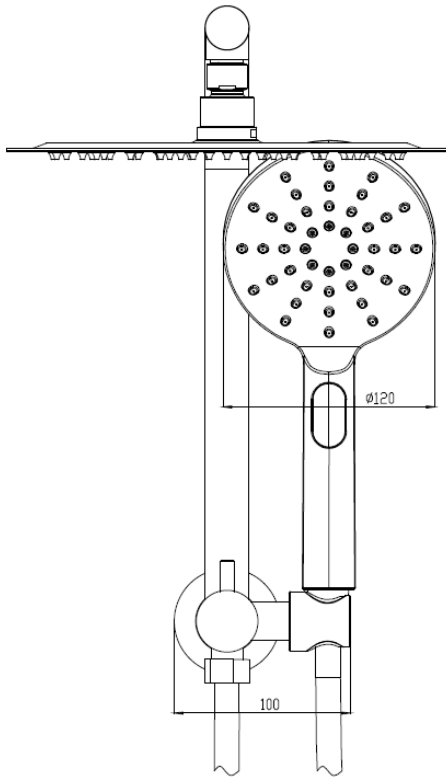

Round Twin Shower

WELS 3 Star rated, 9L/min (over head shower)

WELS 4 Star rated, 7.5L/min (hand shower)

WELS Registration: S17901

Chrome
100209

Matte Black
100209BK

Brushed Nickel
100209BN

Brushed Gold
100209BG

Gun Metal
100209GM

The more stars the more water efficient.

WATER RATING
www.waterrating.gov.au

9.0 litres per minute
(overhead shower)

In accordance with AS/NZS 6400
Licence No. 2057
Dodd & Dodd Group Pty Ltd

Hand shower
4 star
7.5 litres per minute

Dimensions are approximate. Information in this technical overview is representative of the product available at the time of printing. Due to our policy of continuous product development, the design and specifications depicted are subject to change without notice. Please confirm all particulars prior to installation.