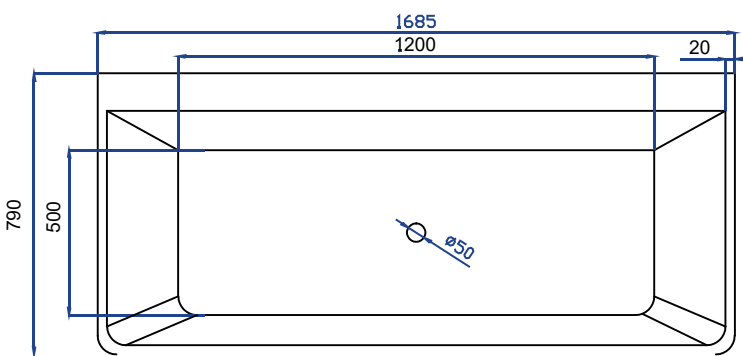

### SPECIFICATIONS:

Colour: WHITE

Material: Acrylic & Fibreglass

Type: Back To Wall - Free-Standing

Overflow: Included

Pop-Up Waste: Included

This Bath is supplied with an overflow and Pop-Up Waste that is tied into the drain waste and is built concealed into the bathtub.