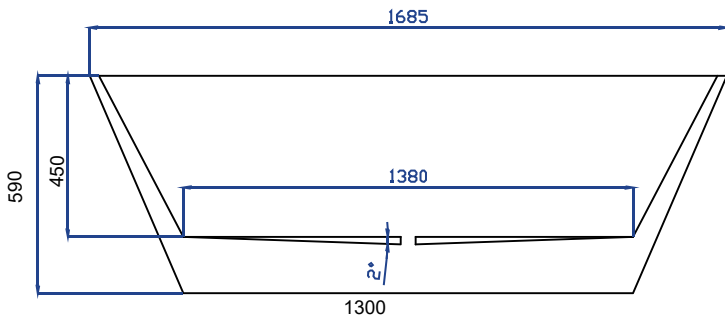

### SPECIFICATIONS:

Colour: WHITE

Material: Acrylic & Fibreglass

Type: Back To Wall - Free-Standing

Overflow: Included

Pop-Up Waste: Included

This Bath is supplied with an overflow and Pop-Up Waste that is tied into the drain waste and is built concealed into the bathtub.