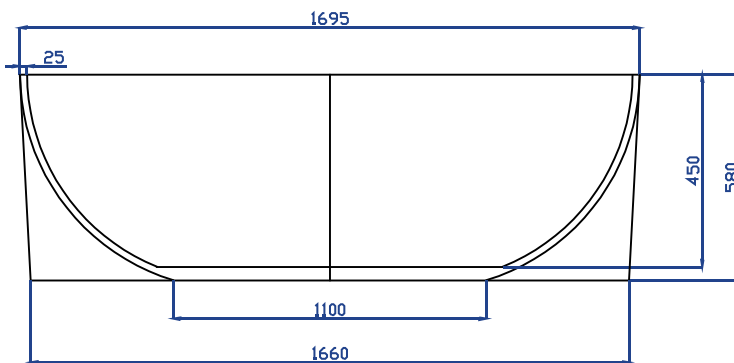

MOROCCO 170CM

Back to Wall - Freestanding

Product Code: MORB170WH

Proudly 100%
WEST AUSTRALIAN
OWNED & OPERATED

SPECIFICATIONS:

Colour: WHITE

Material: Acrylic & Fibreglass

Type: Back To Wall - Free-Standing

Overflow: Included

Pop-Up Waste: Included

This Bath is supplied with an overflow and Pop-Up Waste that is tied into the drain waste and is built concealed into the bathtub.

Matching Pop-Up Waste Tops/Overflows Colours

Please Note:

All dimensions stated are nominal sizes. Variations may occur during manufacturing, and care should be taken to check sizing before installation as measurments/drawing specifications are a guide only and subject to change without notice.