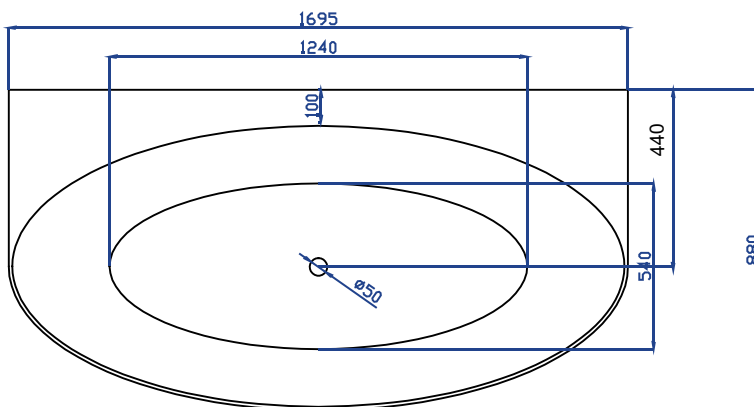

MOROCCO 170CM

Back to Wall - Freestanding

Product Code: MORB170WH

Proudly 100%
WEST AUSTRALIAN
OWNED & OPERATED

SPECIFICATIONS:

Colour: WHITE

Material: Acrylic & Fibreglass

Type: Back To Wall - Free-Standing

Overflow: Included

Pop-Up Waste: Included

This Bath is supplied with an overflow and Pop-Up Waste that is tied into the drain waste and is built concealed into the bathtub.

Matching Pop-Up Waste Tops/Overflows Colours