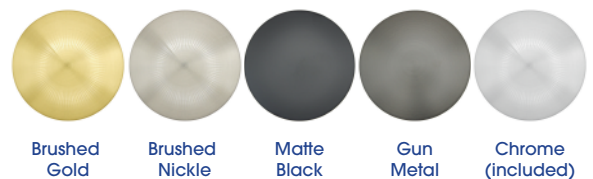

MOROCCO 170CM

Back to Wall - Freestanding

Product Code: MORB170WH

Proudly 100%
WEST AUSTRALIAN
OWNED & OPERATED

SPECIFICATIONS:

Colour: WHITE

Material: Acrylic & Fibreglass

Type: Back To Wall - Free-Standing

Overflow: Included

Pop-Up Waste: Included

This Bath is supplied with an overflow and Pop-Up Waste that is tied into the drain waste and is built concealed into the bathtub.

Matching Pop-Up Waste Tops/Overflows Colours