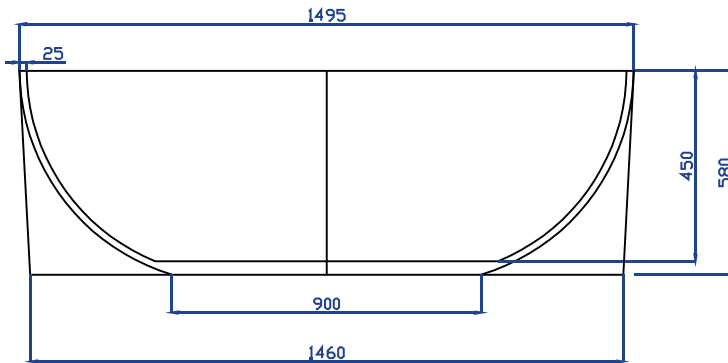

MOROCCO 150CM

Back to Wall - Freestanding

Product Code: MORB150WH

Proudly 100%
WEST AUSTRALIAN
OWNED & OPERATED

SPECIFICATIONS:

Colour: WHITE

Material: Acrylic & Fibreglass

Type: Back To Wall - Free-Standing

Overflow: Included

Pop-Up Waste: Included

This Bath is supplied with an overflow and Pop-Up Waste that is tied into the drain waste and is built concealed into the bathtub.

Matching Pop-Up Waste Tops/Overflows Colours

Please Note:

All dimensions stated are nominal sizes. Variations may occur during manufacturing, and care should be taken to check sizing before installation as measurements/drawing specifications are a guide only and subject to change without notice.