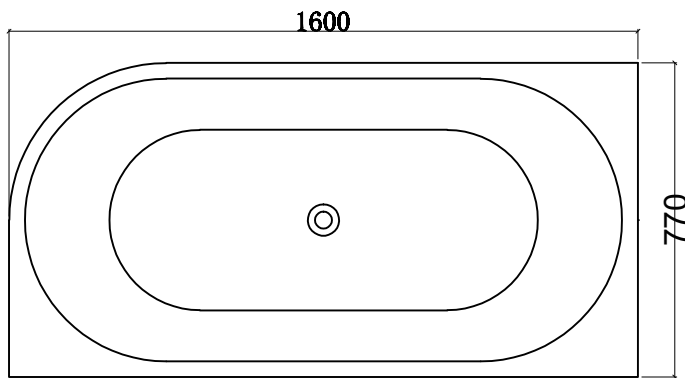

# MADRID 160CM - RIGHT

### SPECIFICATIONS:

Colour: WHITE

Material: Acrylic & Fibreglass

Type: Back To Wall - Free-Standing

Overflow: Included

Pop-Up Waste: Included

This Bath is supplied with an overflow and Pop-Up Waste that is tied into the drain waste and is built concealed into the bathtub.