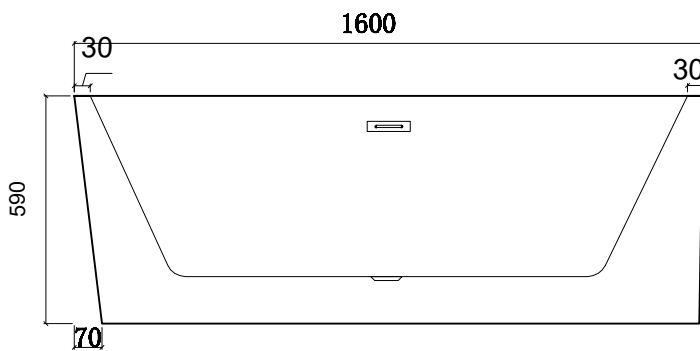

# MADRID 160CM - RIGHT

### SPECIFICATIONS:

Colour: WHITE

Material: Acrylic & Fibreglass

Type: Back To Wall - Free-Standing

Overflow: Included

Pop-Up Waste: Included

This Bath is supplied with an overflow and Pop-Up Waste that is tied into the drain waste and is built concealed into the bathtub.