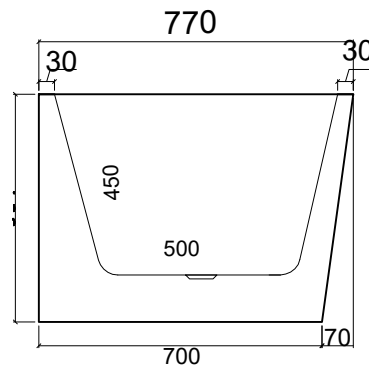

# MADRID 160CM - RIGHT

### SPECIFICATIONS:

Colour: WHITE

Material: Acrylic & Fibreglass

Type: Back To Wall - Free-Standing

Overflow: Included

Pop-Up Waste: Included

This Bath is supplied with an overflow and Pop-Up Waste that is tied into the drain waste and is built concealed into the bathtub.