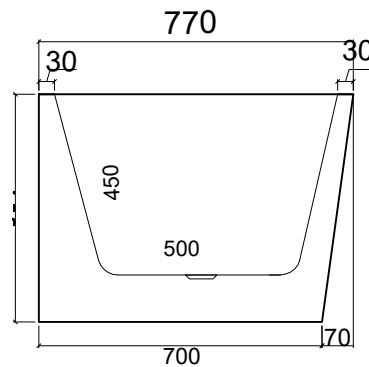

# MADRID 160CM - LEFT

### SPECIFICATIONS:

Colour: WHITE

Material: Acrylic & Fibreglass

Type: Back To Wall - Free-Standing

Overflow: Included

Pop-Up Waste: Included

This Bath is supplied with an overflow and Pop-Up Waste that is tied into the drain waste and is built concealed into the bathtub.