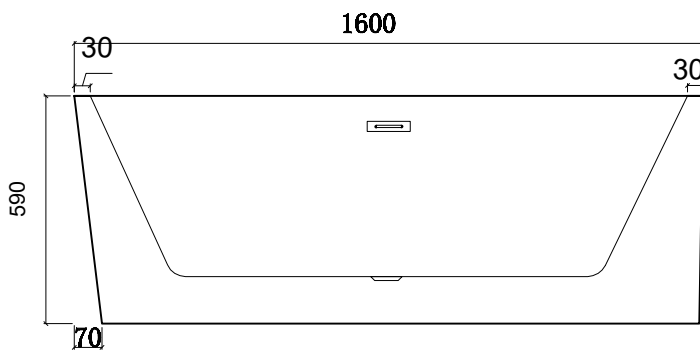

# MADRID 160CM - LEFT

### SPECIFICATIONS:

Colour: WHITE

Material: Acrylic & Fibreglass

Type: Back To Wall - Free-Standing

Overflow: Included

Pop-Up Waste: Included

This Bath is supplied with an overflow and Pop-Up Waste that is tied into the drain waste and is built concealed into the bathtub.