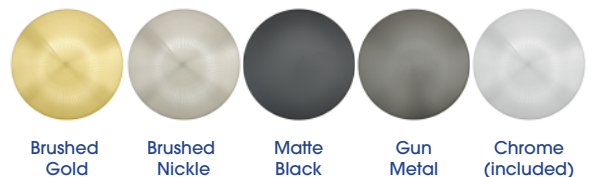

### SPECIFICATIONS:

Colour: WHITE

Material: Acrylic & Fibreglass

Type: Back To Wall - Free-Standing

Overflow: Included

Pop-Up Waste: Included

This Bath is supplied with an overflow and Pop-Up Waste that is tied into the drain waste and is built concealed into the bathtub.

Matching Pop-Up Waste Tops/Overflows Colours