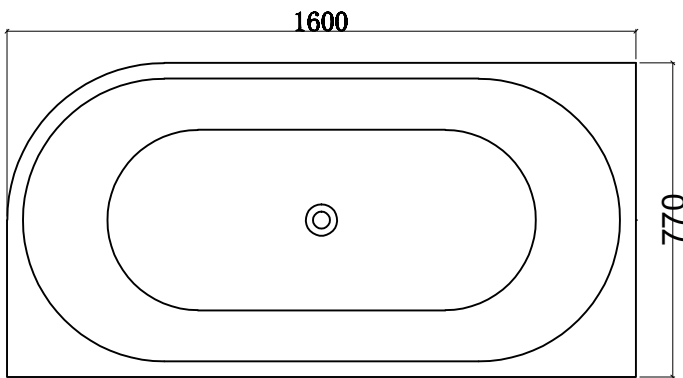

# MADRID 160CM - LEFT

### SPECIFICATIONS:

Colour: WHITE

Material: Acrylic & Fibreglass

Type: Back To Wall - Free-Standing

Overflow: Included

Pop-Up Waste: Included

This Bath is supplied with an overflow and Pop-Up Waste that is tied into the drain waste and is built concealed into the bathtub.