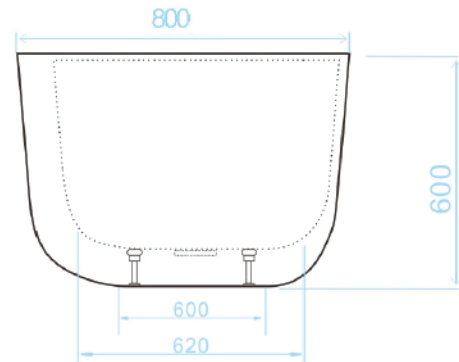

### SPECIFICATIONS:

Colour: WHITE

Material: Acrylic & Fibreglass

Type: Free-Standing

Overflow: Included

Pop-Up Waste: Included

This Bath is supplied with an overflow and Pop-Up Waste that is tied into the drain waste and is built concealed into the bathtub.

### Please Note:

All dimensions stated are nominal sizes. Variations may occur during manufacturing, and care should be taken to check sizing before installation as measurements/drawing specifications are a guide only and subject to change without notice.