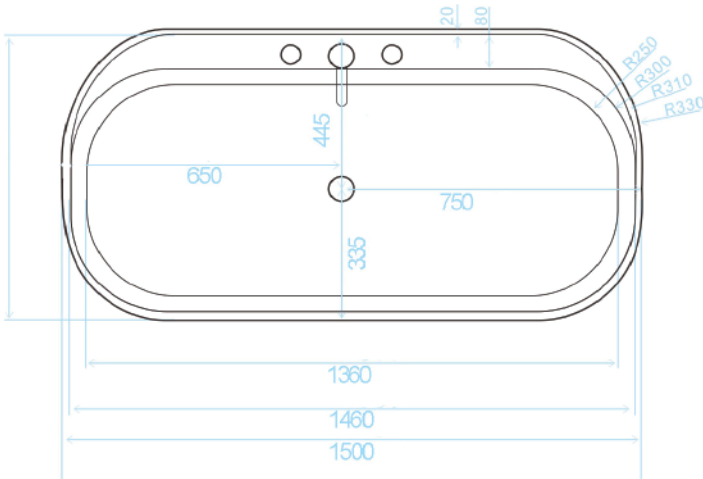

### SPECIFICATIONS:

Colour: WHITE

Material: Acrylic & Fibreglass

Type: Free-Standing

Overflow: Included

Pop-Up Waste: Included

This Bath is supplied with an overflow and Pop-Up Waste that is tied into the drain waste and is built concealed into the bathtub.

### Please Note:

All dimensions stated are nominal sizes. Variations may occur during manufacturing, and care should be taken to check sizing before installation as measurements/drawing specifications are a guide only and subject to change without notice.