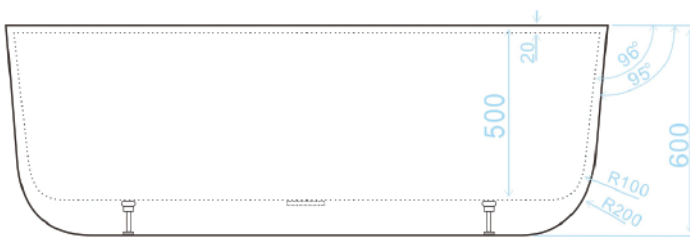

### SPECIFICATIONS:

Colour: WHITE

Material: Acrylic & Fibreglass

Type: Free-Standing

Overflow: Included

Pop-Up Waste: Included

This Bath is supplied with an overflow and Pop-Up Waste that is tied into the drain waste and is built concealed into the bathtub.

### Please Note:

All dimensions stated are nominal sizes. Variations may occur during manufacturing, and care should be taken to check sizing before installation as measurements/drawing specifications are a guide only and subject to change without notice.