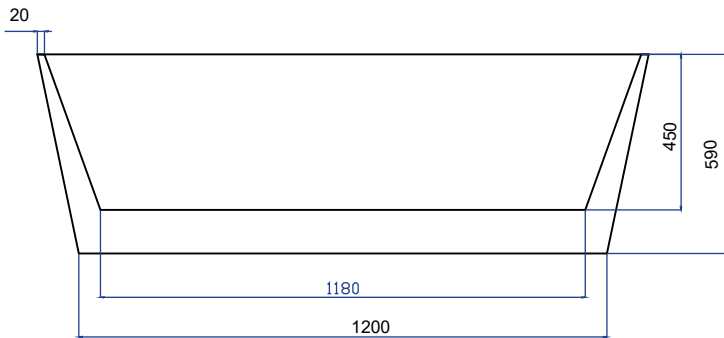

GALAXY SQUARE 170CM

Freestanding

Product Code: GB170WHS

Proudly 100%
WEST AUSTRALIAN
OWNED & OPERATED

SPECIFICATIONS:

Colour: WHITE

Material: Acrylic & Fibreglass

Type: Free-Standing

Overflow: Included

Pop-Up Waste: Included

This Bath is supplied with an overflow and Pop-Up Waste that is tied into the drain waste and is built concealed into the bathtub.

Please Note:

All dimensions stated are nominal sizes. Variations may occur during manufacturing, and care should be taken to check sizing before installation as measurements/drawing specifications are a guide only and subject to change without notice.