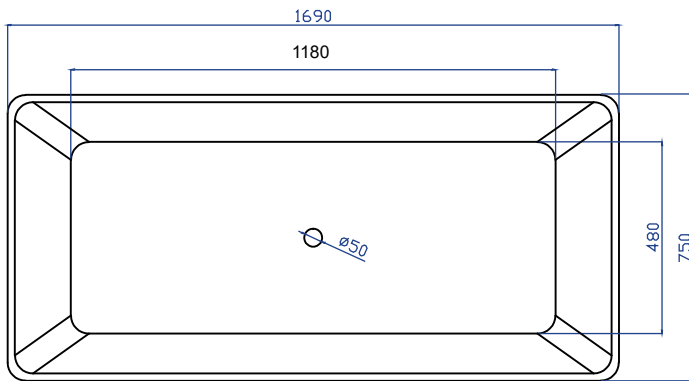

GALAXY SQUARE 170CM

Freestanding

Product Code: GB170WHS

Proudly 100%
WEST AUSTRALIAN
OWNED & OPERATED

SPECIFICATIONS:

Colour: WHITE

Material: Acrylic & Fibreglass

Type: Free-Standing

Overflow: Included

Pop-Up Waste: Included

This Bath is supplied with an overflow and Pop-Up Waste that is tied into the drain waste and is built concealed into the bathtub.

Please Note:

All dimensions stated are nominal sizes. Variations may occur during manufacturing, and care should be taken to check sizing before installation as measurements/drawing specifications are a guide only and subject to change without notice.