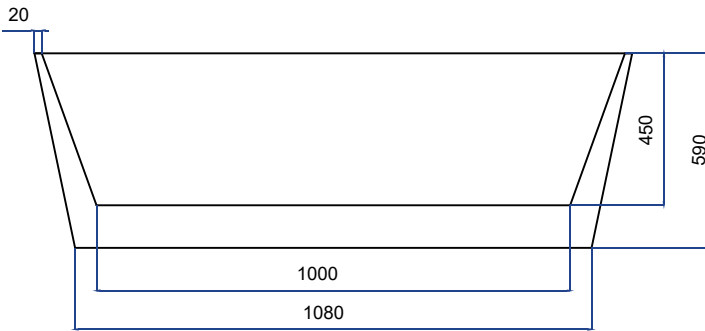

### SPECIFICATIONS:

Colour: WHITE

Material: Acrylic & Fibreglass

Type: Free-Standing

Overflow: Included

Pop-Up Waste: Included

This Bath is supplied with an overflow and Pop-Up Waste that is tied into the drain waste and is built concealed into the bathtub.