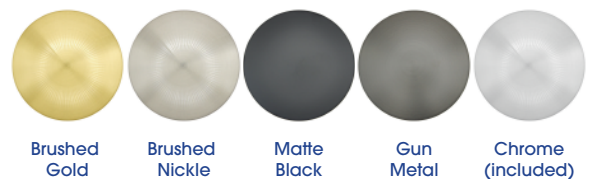

### SPECIFICATIONS:

Colour: WHITE

Material: Acrylic & Fibreglass

Type: Free-Standing

Overflow: Included

Pop-Up Waste: Included

This Bath is supplied with an overflow and Pop-Up Waste that is tied into the drain waste and is built concealed into the bathtub.

Matching Pop-Up Waste Tops/Overflows Colours