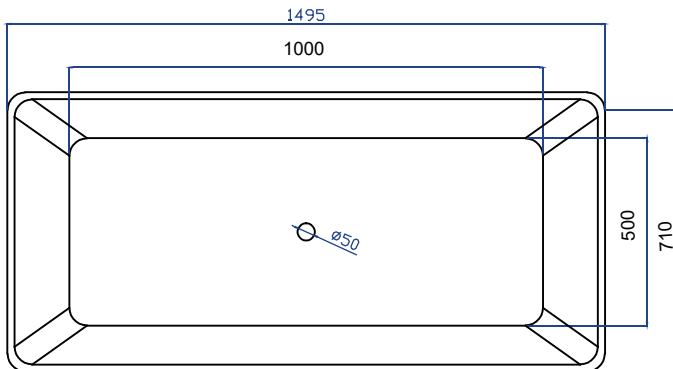

### SPECIFICATIONS:

Colour: WHITE

Material: Acrylic & Fibreglass

Type: Free-Standing

Overflow: Included

Pop-Up Waste: Included

This Bath is supplied with an overflow and Pop-Up Waste that is tied into the drain waste and is built concealed into the bathtub.

### Please Note:

All dimensions stated are nominal sizes. Variations may occur during manufacturing, and care should be taken to check sizing before installation as measurments/drawing specifications are a guide only and subject to change without notice.