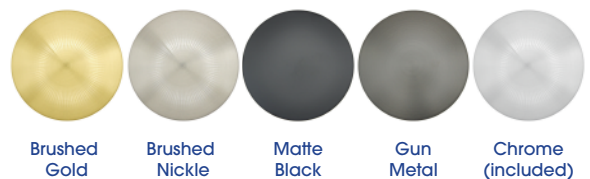

GALAXY SQUARE 130CM

Freestanding

Product Code: GB130WHS

Proudly 100%
WEST AUSTRALIAN
OWNED & OPERATED

SPECIFICATIONS:

Colour: WHITE

Material: Acrylic & Fibreglass

Type: Free-Standing

Overflow: Included

Pop-Up Waste: Included

This Bath is supplied with an overflow and Pop-Up Waste that is tied into the drain waste and is built concealed into the bathtub.

Matching Pop-Up Waste Tops/Overflows Colours