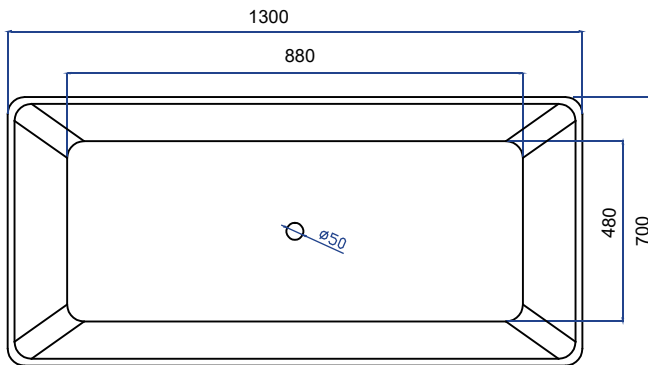

GALAXY SQUARE 130CM

Freestanding

Product Code: GB130WHS

Proudly 100%
WEST AUSTRALIAN
OWNED & OPERATED

SPECIFICATIONS:

Colour: WHITE

Material: Acrylic & Fibreglass

Type: Free-Standing

Overflow: Included

Pop-Up Waste: Included

This Bath is supplied with an overflow and Pop-Up Waste that is tied into the drain waste and is built concealed into the bathtub.

Matching Pop-Up Waste Tops/Overflows Colours

Please Note:

All dimensions stated are nominal sizes. Variations may occur during manufacturing, and care should be taken to check sizing before installation as measurements/drawing specifications are a guide only and subject to change without notice.