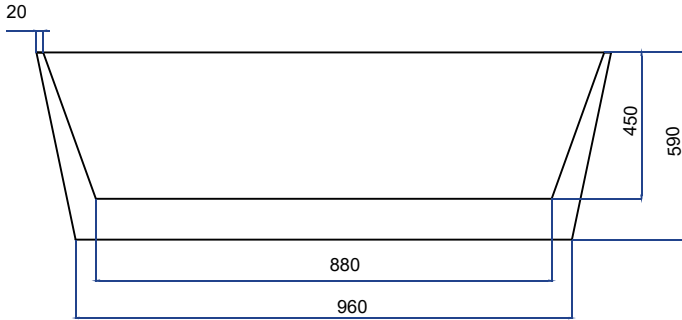

GALAXY SQUARE 130CM

Freestanding

Product Code: GB130WHS

Proudly 100%
WEST AUSTRALIAN
OWNED & OPERATED

SPECIFICATIONS:

Colour: WHITE

Material: Acrylic & Fibreglass

Type: Free-Standing

Overflow: Included

Pop-Up Waste: Included

This Bath is supplied with an overflow and Pop-Up Waste that is tied into the drain waste and is built concealed into the bathtub.

Matching Pop-Up Waste Tops/Overflows Colours