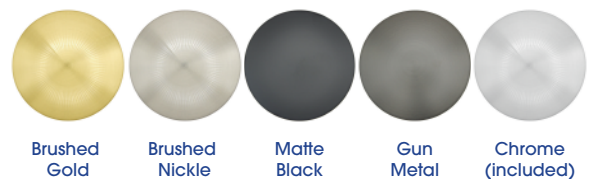

GALAXY OVAL 170CM

Freestanding

Product Code: GB170WHO

Proudly 100%
WEST AUSTRALIAN
OWNED & OPERATED

SPECIFICATIONS:

Colour: WHITE

Material: Acrylic & Fibreglass

Type: Free-Standing

Overflow: Included

Pop-Up Waste: Included

This Bath is supplied with an overflow and Pop-Up Waste that is tied into the drain waste and is built concealed into the bathtub.

Matching Pop-Up Waste Tops/Overflows Colours