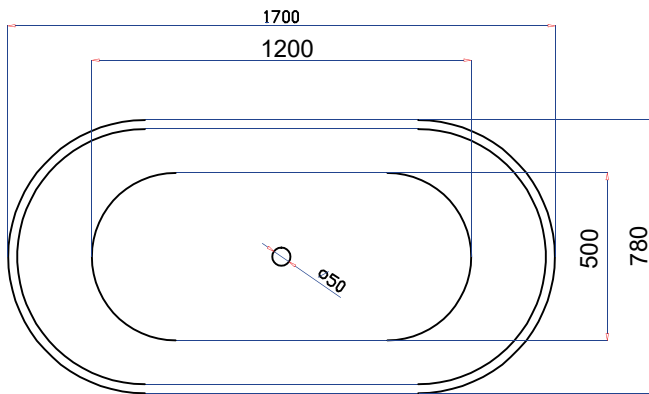

GALAXY OVAL 170CM

Freestanding

Product Code: GB170WHO

Proudly 100%
WEST AUSTRALIAN
OWNED & OPERATED

SPECIFICATIONS:

Colour: WHITE

Material: Acrylic & Fibreglass

Type: Free-Standing

Overflow: Included

Pop-Up Waste: Included

This Bath is supplied with an overflow and Pop-Up Waste that is tied into the drain waste and is built concealed into the bathtub.

Matching Pop-Up Waste Tops/Overflows Colours