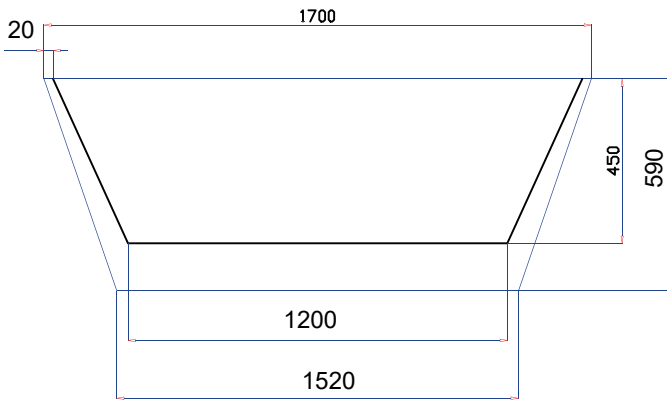

GALAXY OVAL 170CM

Freestanding

Product Code: GB170WHO

Proudly 100%
WEST AUSTRALIAN
OWNED & OPERATED

SPECIFICATIONS:

Colour: WHITE

Material: Acrylic & Fibreglass

Type: Free-Standing

Overflow: Included

Pop-Up Waste: Included

This Bath is supplied with an overflow and Pop-Up Waste that is tied into the drain waste and is built concealed into the bathtub.

Matching Pop-Up Waste Tops/Overflows Colours

Please Note:

All dimensions stated are nominal sizes. Variations may occur during manufacturing, and care should be taken to check sizing before installation as measurements/drawing specifications are a guide only and subject to change without notice.