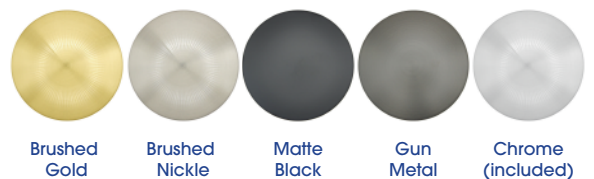

GALAXY OVAL 150CM

Freestanding

Product Code: GB150WHO

Proudly 100%
WEST AUSTRALIAN
OWNED & OPERATED

SPECIFICATIONS:

Colour: WHITE

Material: Acrylic & Fibreglass

Type: Free-Standing

Overflow: Included

Pop-Up Waste: Included

This Bath is supplied with an overflow and Pop-Up Waste that is tied into the drain waste and is built concealed into the bathtub.

Matching Pop-Up Waste Tops/Overflows Colours