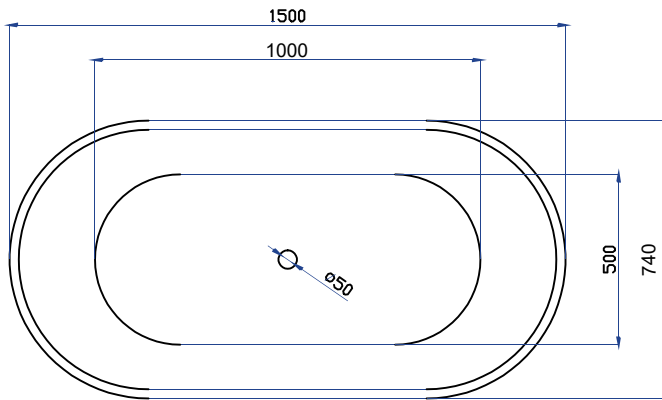

GALAXY OVAL 150CM

Freestanding

Product Code: GB150WHO

Proudly 100%
WEST AUSTRALIAN
OWNED & OPERATED

SPECIFICATIONS:

Colour: WHITE

Material: Acrylic & Fibreglass

Type: Free-Standing

Overflow: Included

Pop-Up Waste: Included

This Bath is supplied with an overflow and Pop-Up Waste that is tied into the drain waste and is built concealed into the bathtub.

Matching Pop-Up Waste Tops/Overflows Colours