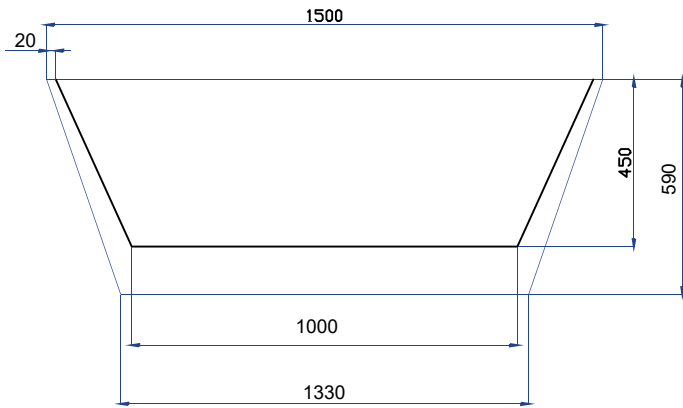

GALAXY OVAL 150CM

Freestanding

Product Code: GB150WHO

Proudly 100%
WEST AUSTRALIAN
OWNED & OPERATED

SPECIFICATIONS:

Colour: WHITE

Material: Acrylic & Fibreglass

Type: Free-Standing

Overflow: Included

Pop-Up Waste: Included

This Bath is supplied with an overflow and Pop-Up Waste that is tied into the drain waste and is built concealed into the bathtub.

Matching Pop-Up Waste Tops/Overflows Colours

Please Note:

All dimensions stated are nominal sizes. Variations may occur during manufacturing, and care should be taken to check sizing before installation as measurments/drawing specifications are a guide only and subject to change without notice.