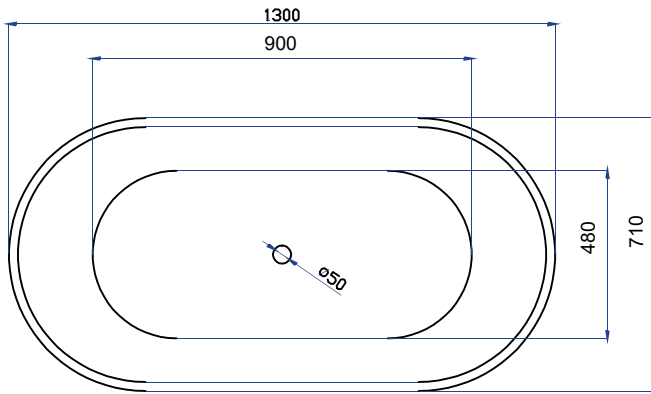

GALAXY OVAL 130CM

Freestanding

Product Code: GB130WHO

Proudly 100%
WEST AUSTRALIAN
OWNED & OPERATED

SPECIFICATIONS:

Colour: WHITE

Material: Acrylic & Fibreglass

Type: Free-Standing

Overflow: Included

Pop-Up Waste: Included

This Bath is supplied with an overflow and Pop-Up Waste that is tied into the drain waste and is built concealed into the bathtub.

Matching Pop-Up Waste Tops/Overflows Colours