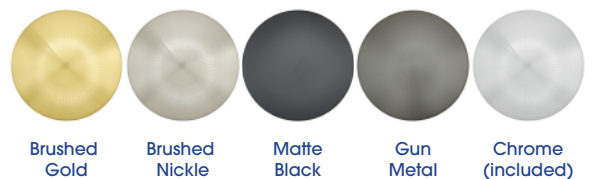

GALAXY OVAL 130CM

Freestanding

Product Code: GB130WHO

Proudly 100%
WEST AUSTRALIAN
OWNED & OPERATED

SPECIFICATIONS:

Colour: WHITE

Material: Acrylic & Fibreglass

Type: Free-Standing

Overflow: Included

Pop-Up Waste: Included

This Bath is supplied with an overflow and Pop-Up Waste that is tied into the drain waste and is built concealed into the bathtub.

Matching Pop-Up Waste Tops/Overflows Colours