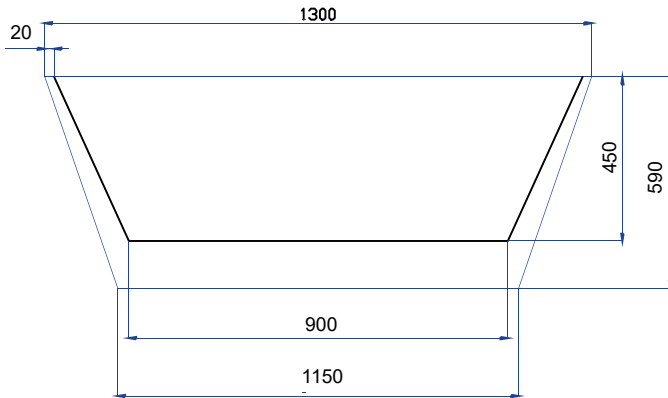

GALAXY OVAL 130CM

Freestanding

Product Code: GB130WHO

Proudly 100%
WEST AUSTRALIAN
OWNED & OPERATED

SPECIFICATIONS:

Colour: WHITE

Material: Acrylic & Fibreglass

Type: Free-Standing

Overflow: Included

Pop-Up Waste: Included

This Bath is supplied with an overflow and Pop-Up Waste that is tied into the drain waste and is built concealed into the bathtub.

Matching Pop-Up Waste Tops/Overflows Colours

Please Note:

All dimensions stated are nominal sizes. Variations may occur during manufacturing, and care should be taken to check sizing before installation as measurments/drawing specifications are a guide only and subject to change without notice.