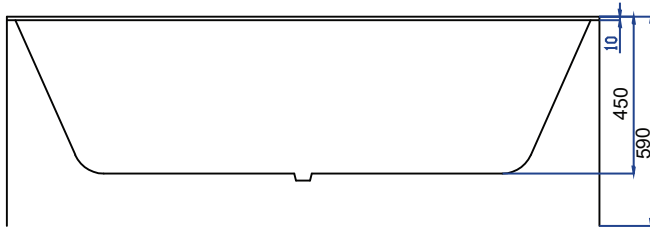

CUBE 170CM

Freestanding

Product Code: CC170WH

Proudly 100%
WEST AUSTRALIAN
OWNED & OPERATED

SPECIFICATIONS:

Colour: WHITE

Material: Acrylic & Fibreglass

Type: Free-Standing

Overflow: Included

Pop-Up Waste: Included

This Bath is supplied with an overflow and Pop-Up Waste that is tied into the drain waste and is built concealed into the bathtub.

Matching Pop-Up Waste Tops/Overflows Colours