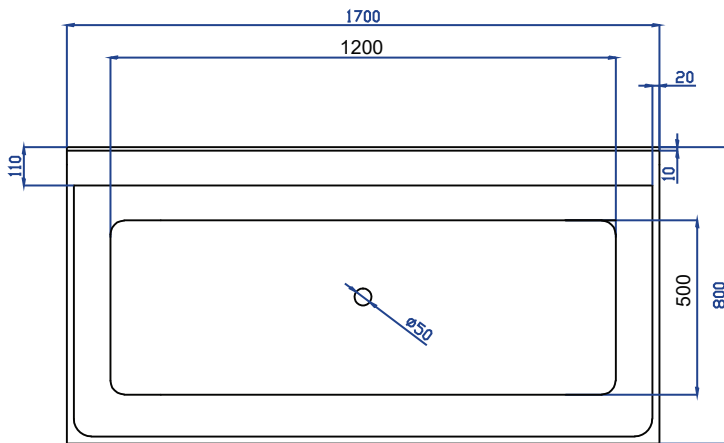

CUBE 170CM

Freestanding

Product Code: CC170WH

Proudly 100%
WEST AUSTRALIAN
OWNED & OPERATED

SPECIFICATIONS:

Colour: WHITE

Material: Acrylic & Fibreglass

Type: Free-Standing

Overflow: Included

Pop-Up Waste: Included

This Bath is supplied with an overflow and Pop-Up Waste that is tied into the drain waste and is built concealed into the bathtub.

Matching Pop-Up Waste Tops/Overflows Colours

Please Note:

All dimensions stated are nominal sizes. Variations may occur during manufacturing, and care should be taken to check sizing before installation as measurements/drawing specifications are a guide only and subject to change without notice.