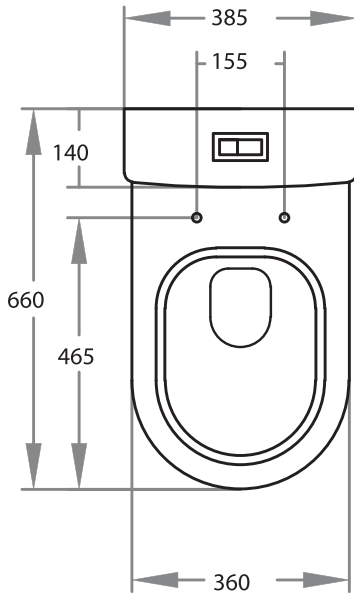

Toilet Suite

Product Code: TSDENALI

Proudly 100%
WEST AUSTRALIAN
OWNED & OPERATED

SPECIFICATIONS:

- S-Trap set out 60-105 with PWG001
- S-Trap set out 100-165mm with PWG002 (out of the box)
- S-Trap set out 150-215mm with JT43
- P-Trap 180mm

WELS 4 Star rated: 3.5L Water Consumption

WELS Registration: L07351

Model Code: KDK027R

PWG001 :60-105

PWG002 :100-165 *(Out of the box)*

JT43 : 150-215

WATER RATING
www.waterefficiency.gov.au

4