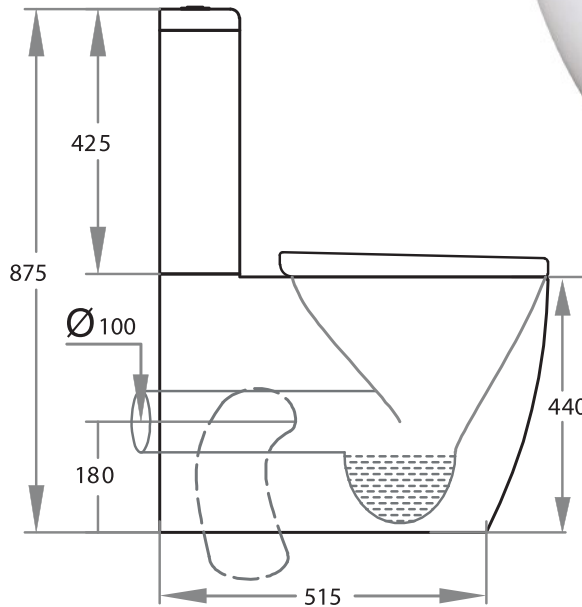

Toilet Suite

Product Code: TSDENALI

Proudly 100%
WEST AUSTRALIAN
OWNED & OPERATED

SPECIFICATIONS:

- S-Trap set out 60-105 with PWG001
- S-Trap set out 100-165mm with PWG002 (out of the box)
- S-Trap set out 150-215mm with JT43
- P-Trap 180mm

WELS 4 Star rated: 3.5L Water Consumption

WELS Registration: L07351

Model Code: KDK027R

PWG001 :60-105

PWG002 :100-165 *(Out of the box)*

JT43 : 150-215

WATER RATING
www.waterefficiency.gov.au

4

3.5L
Water
Consumption