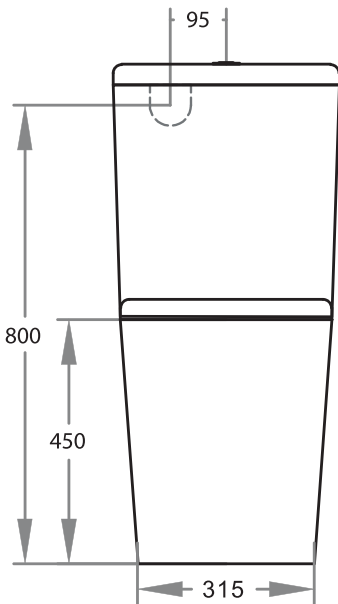

Toilet Suite

Product Code: TSDENALI

Proudly 100%
WEST AUSTRALIAN
OWNED & OPERATED

SPECIFICATIONS:

- S-Trap set out 60-105 with PWG001
- S-Trap set out 100-165mm with PWG002 (out of the box)
- S-Trap set out 150-215mm with JT43
- P-Trap 180mm

WELS 4 Star rated: 3.5L Water Consumption

WELS Registration: L07351

Model Code: KDK027R

PWG001 :60-105

PWG002 :100-165 *(Out of the box)*

JT43 : 150-215

WATER RATING
www.waterefficiency.gov.au

4