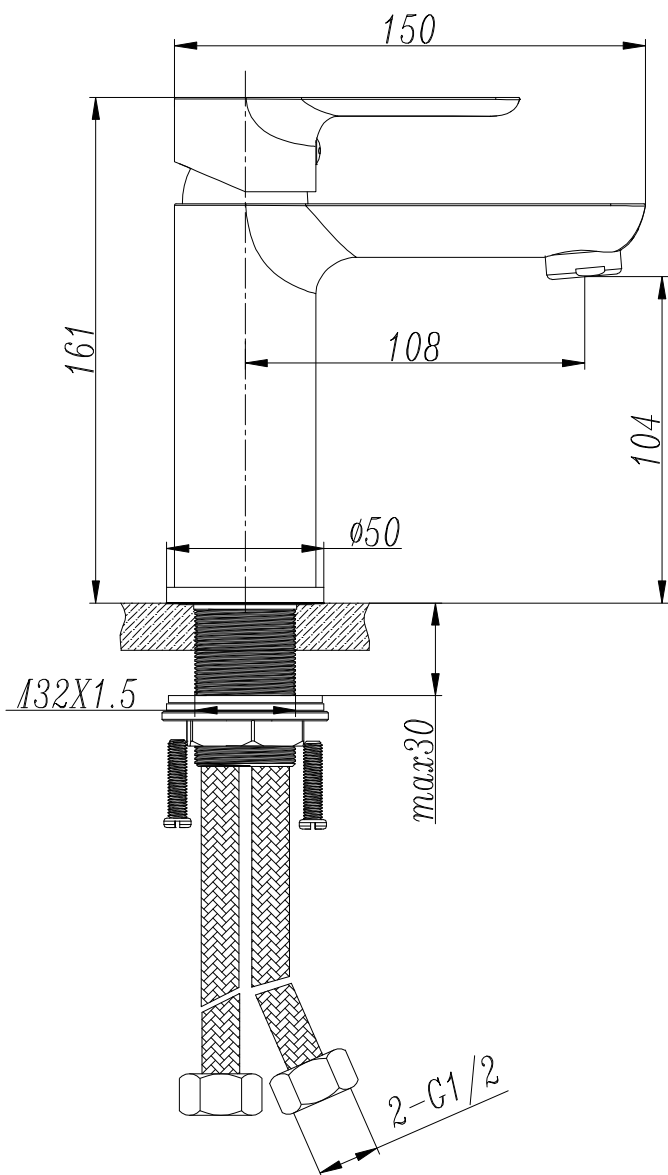

SKY BASIN MIXER

Matte Finish

Product Code: 103101BK

Proudly 100%
WEST AUSTRALIAN
OWNED & OPERATED

SPECIFICATIONS:

Size: 15cm D x 16.1cm H

Finish: Matte

WELS 4 Star rated: 7.5 lt / min

WELS Registration: T30139 (v)

Model Code: 103101BK

The more stars the more water efficient

WATER RATING
www.waterefficiency.gov.au

7.5 litres per minute