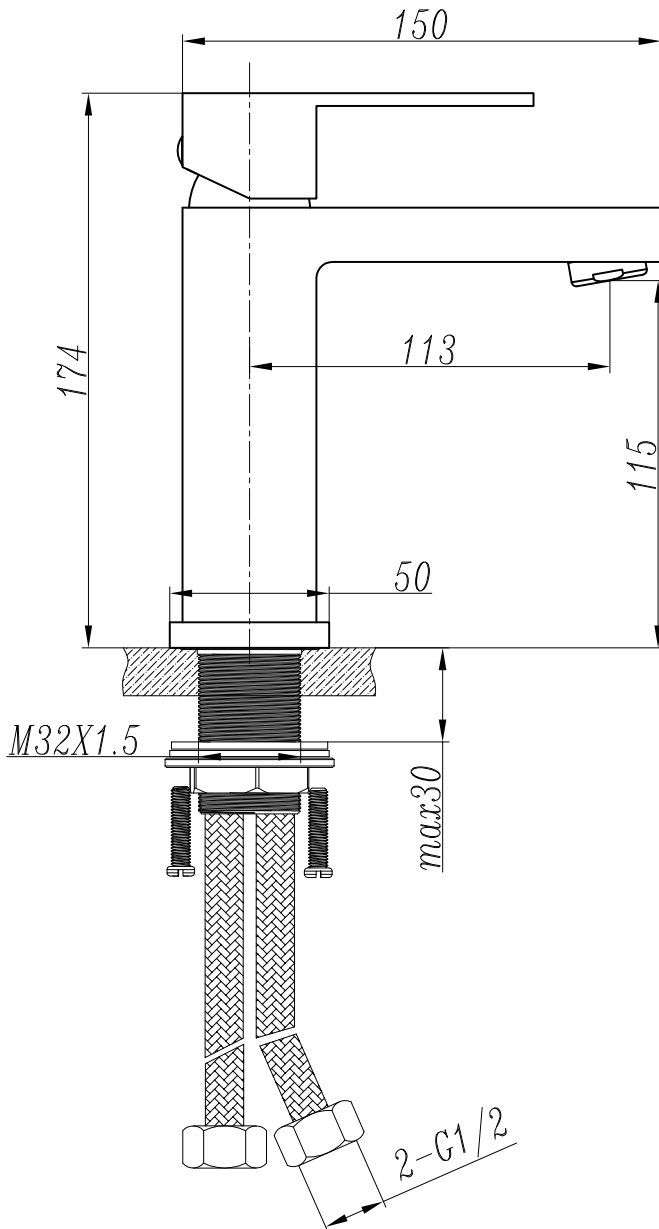

### SPECIFICATIONS:

Size: 5cm W x 15cm D x 17.4cm H

Finish: Matte

WELS 4 Star rated: 7.5 lt / min

WELS Registration: T31073 (v)

Model Code: 100101BK

The more stars the more water efficient

**WATER RATING**  
[www.waterefficiency.gov.au](http://www.waterefficiency.gov.au)