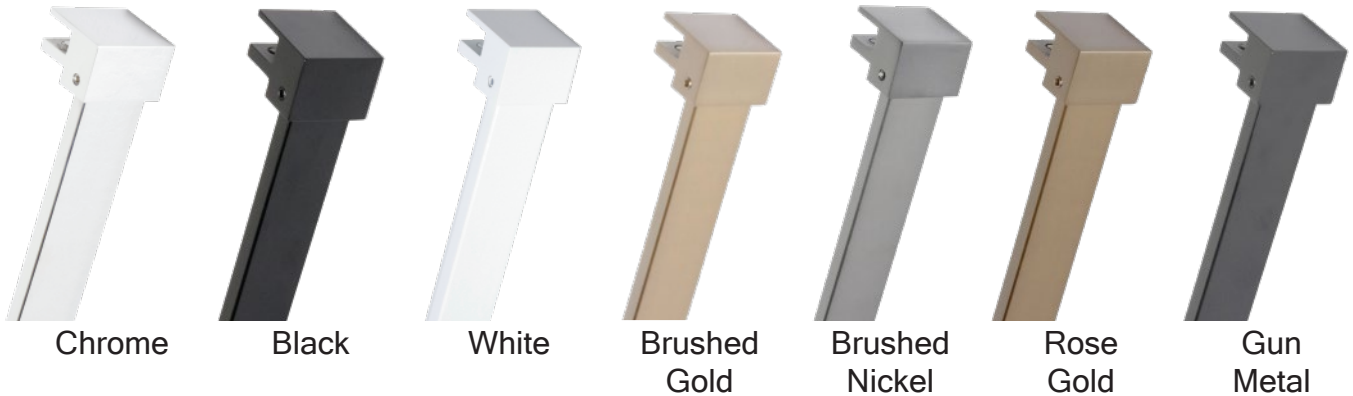

Bracing Support Arm

Product Code: WISPARM

Proudly 100%
WEST AUSTRALIAN
OWNED & OPERATED

SPECIFICATIONS:

Size: 1000mm Long

Finish: Chrome / Black / White / Brushed Gold / Brushed Nickel / Rose Gold / Gun Metal

Chrome

Black

White

Brushed
Gold

Brushed
Nickel

Rose
Gold

Gun
Metal

Code	Colour	Length (mm)
WISPARMC	Chrome	1000
WISPARMB	Black	1000
WISPARMW	White	1000
WISPARMG	Brushed Gold	1000
WISPARMN	Brushed Nickel	1000
WISPARMRG	Rose Gold	1000
WISPARMGM	Gun Metal	1000

Can be cut down to size