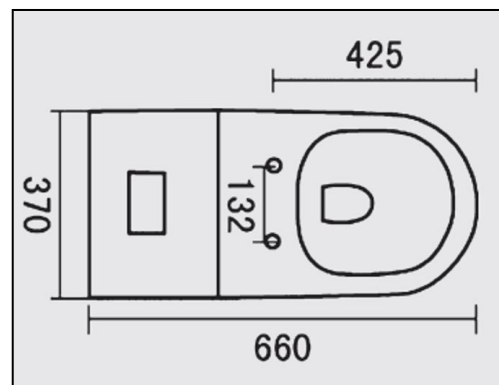

alpine

www.alpinekb.com.au