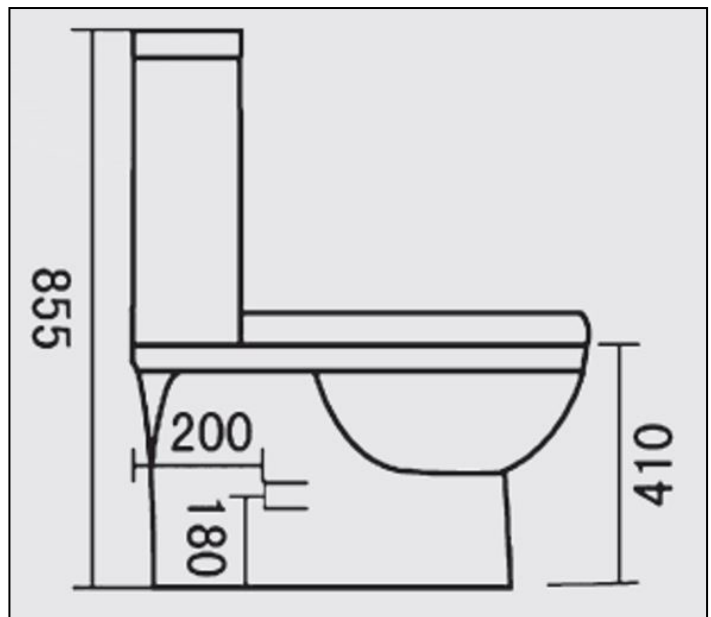

alpine

www.alpinekb.com.au