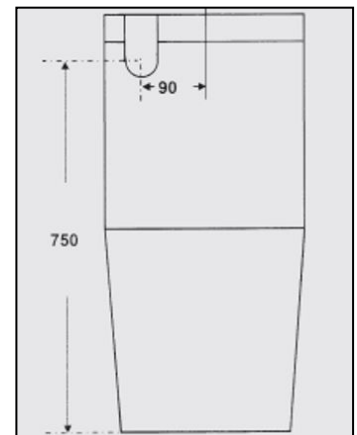

alpine

www.alpinekb.com.au