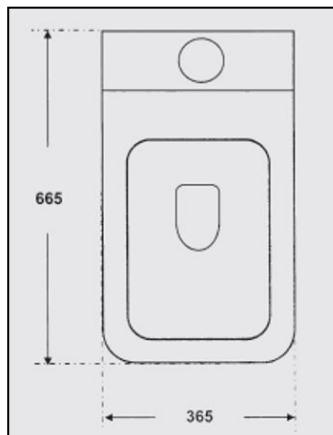

alpine

www.alpinekb.com.au