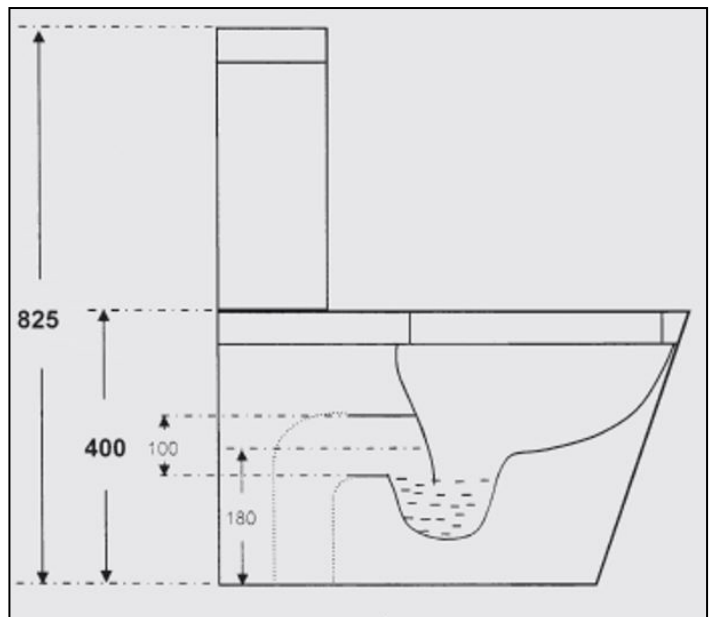

alpine

www.alpinekb.com.au