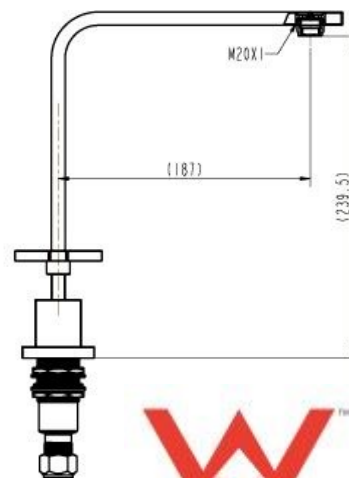

www.alpinekb.com.au