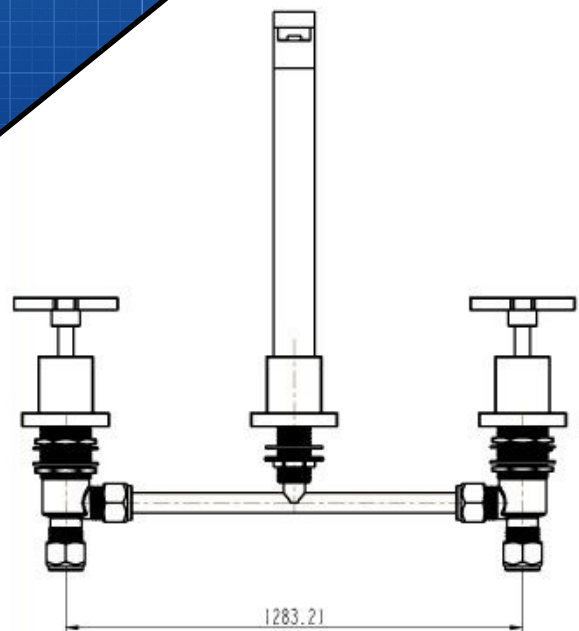

www.alpinekb.com.au