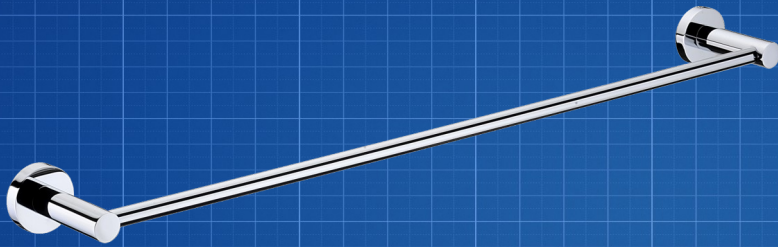

R5040

Round Single Towel Rail

FEATURES & BENEFITS

- Durable chrome finish
- Designed for easy installation
- Solid Brass construction for long life

COLOUR

- Chrome Finish

MANUFACTURING MATERIALS

- Solid Brass Construction