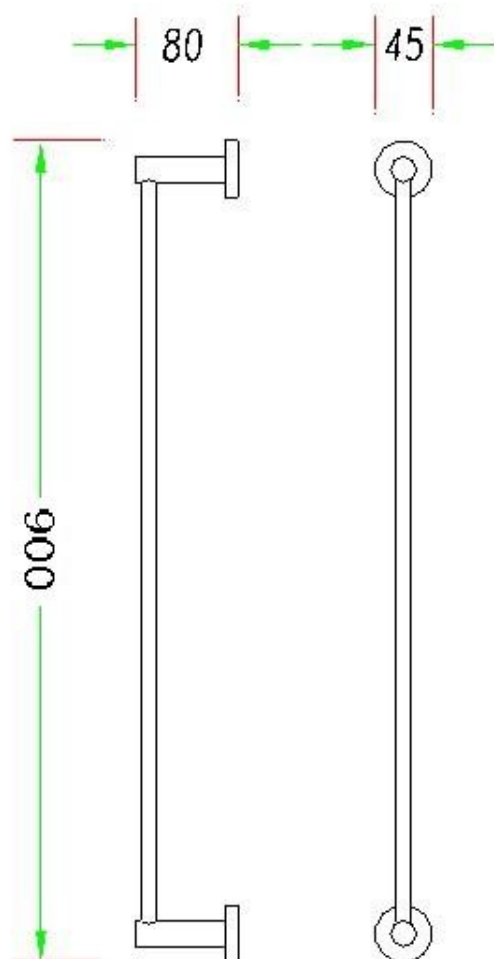

R5040

Round Single Towel Rail

FEATURES & BENEFITS

- Durable chrome finish
- Designed for easy installation
- Solid Brass construction for long life

COLOUR

- Chrome Finish

MANUFACTURING MATERIALS

- Solid Brass Construction

Dimensions and set-outs are correct at the time of publication, however the manufacturer/ distributor takes no responsibility for printing errors.

The manufacturer/distributor reserves the right to vary specifications or delete models from their range without prior notification.