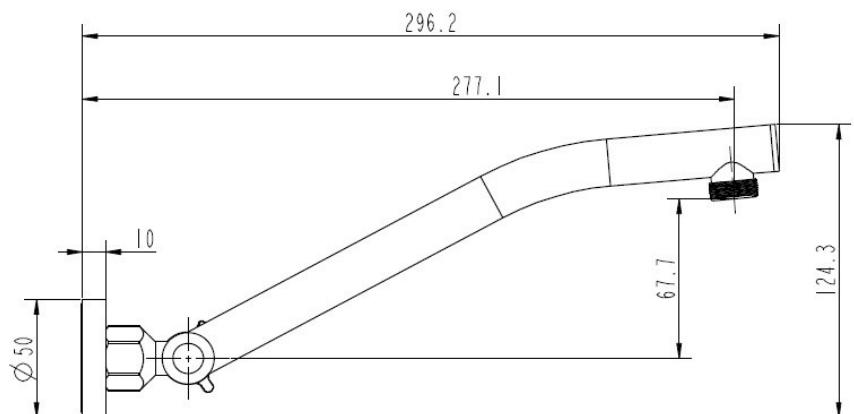

GUARANTEE

- All Alpine tapware come with
- 5 years on Tap body
- 2 years on cartridge
- 1 year on chrome finish
- 3 months on O-rings and Washers