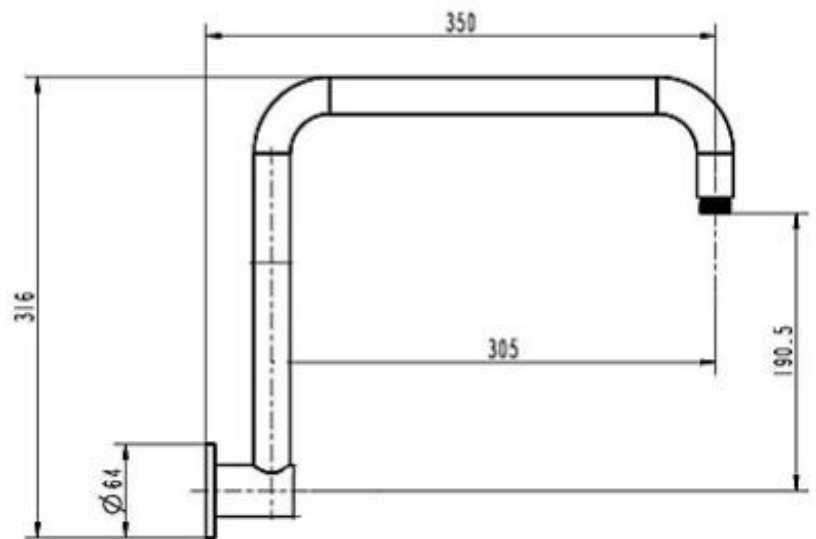

GUARANTEE

- All Alpine tapware come with
- 5 years on Tap body
- 2 years on cartridge
- 1 year on chrome finish
- 3 months on O-rings and Washers