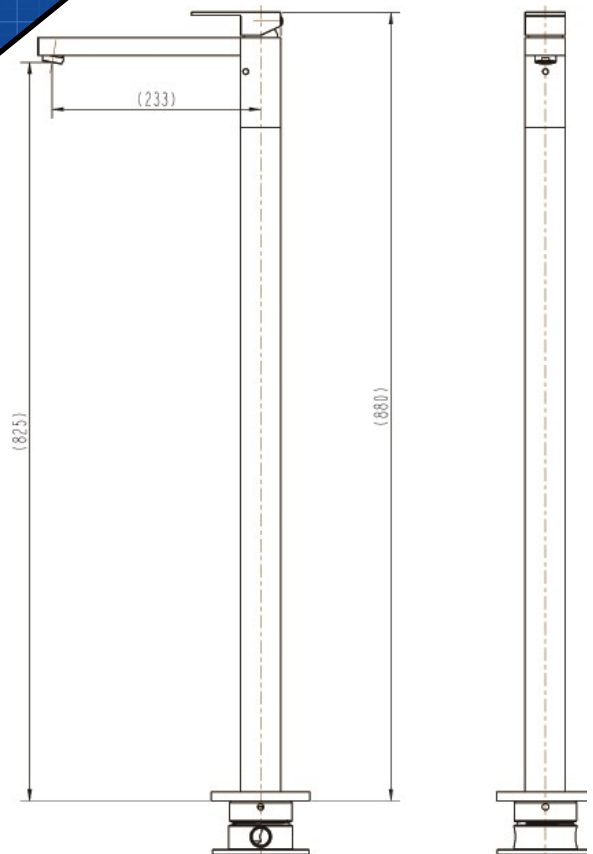

GUARANTEE

- All Alpine tapware come with
- 5 years on Tap body
- 2 years on cartridge
- 1 year on chrome finish
- 3 months on O-rings and Washers

Dimensions and set-outs are correct at the time of publication, however the manufacturer/ distributor takes no responsibility for printing errors.

The manufacturer/distributor reserves the right to vary specifications or delete models from their range without prior notification.