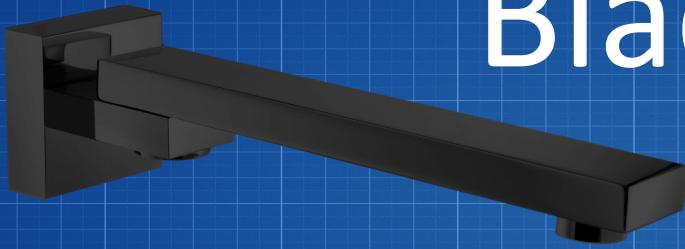

# HY1006B Black Square

## Swivel Bath Spout

### FEATURES & BENEFITS

- Durable Satin Black finish
- Designed for easy installation
- Solid Brass construction for long life

### COLOUR

- Satin Black Finish