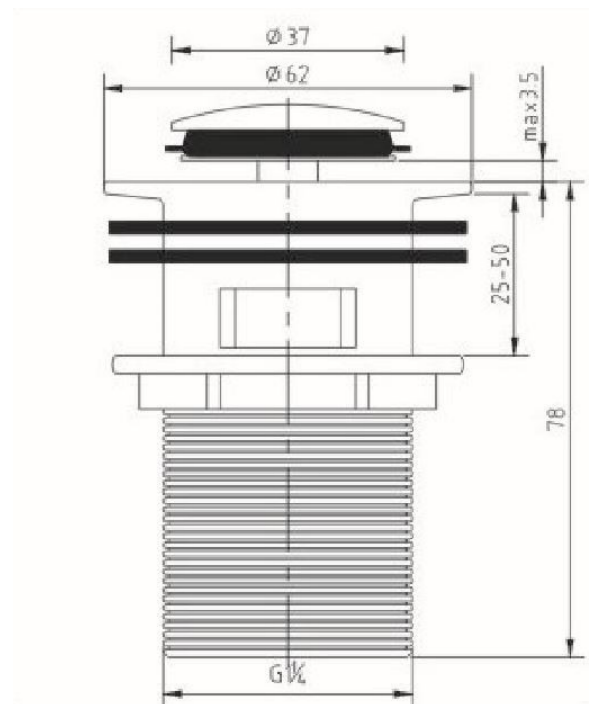

alpine

WaterMark

www.alpinekb.com.au