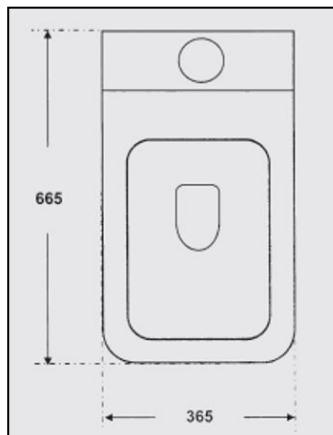

www.alpinekb.com.au