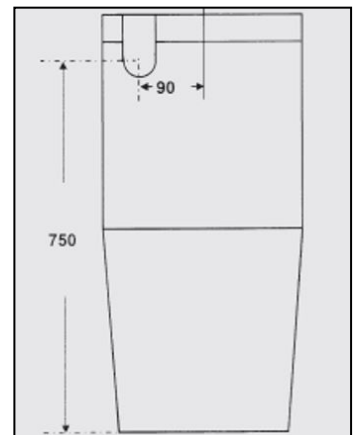

www.alpinekb.com.au