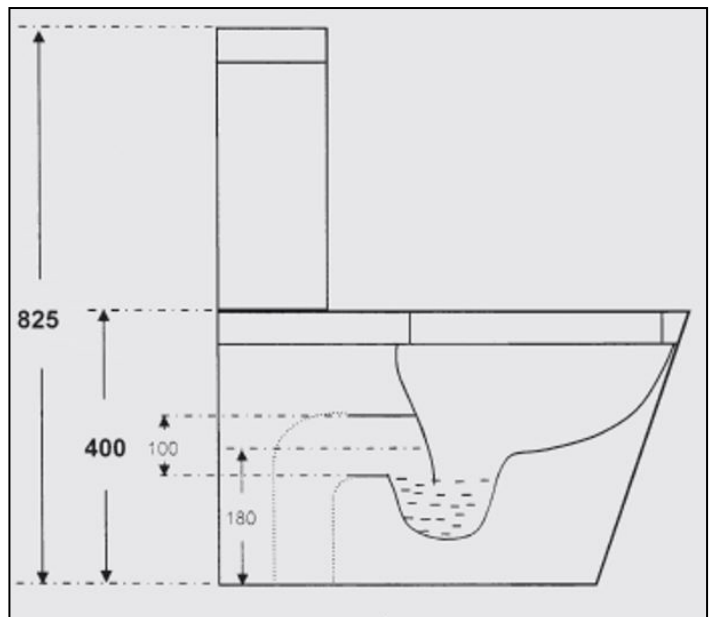

www.alpinekb.com.au