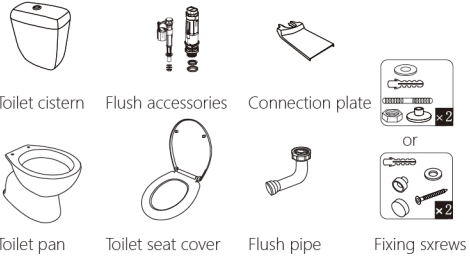

## GALAXY Toilet Suite Includes

## TOOLS (Not Included)

## 4 Connector Plate & Flush Pipe (Cut to Required Length)