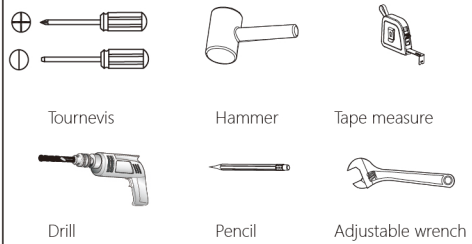

TOOLS (Not Included)