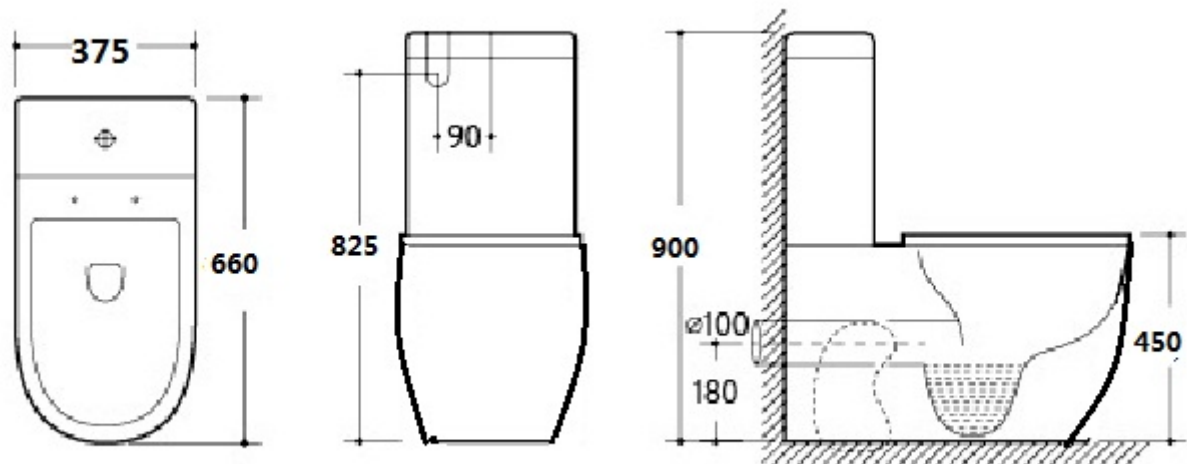

**alpine**  
**EVEREST**

**EXTRA HEIGHT  
& COMFORT  
TOILET SUITE**

[www.alpinekb.com.au](http://www.alpinekb.com.au)

The Everest Coupled toilet suite will give your bathroom a new dimension. Showcasing the latest in style, it's also cutting edge when it comes to soft close seats and easy to clean contours.  
 \*WELS\* 4 Star Rating, 4.5/3L Flush, 3 Litre per average flush.

#### EXTRA HEIGHT TOILET SUITE

- Wall face vitreous china
- Designed for easy installation
- Gerbrit Internals
- Easy Clean Design / Soft Close Seat
- WELS Rating :4 Star, 4.5/3L Flush

**SIZE** – 375mm W x 660mm D x 900mm H

**Toilets are supplied with 60-180 set out pipes, 180-280mm are available upon request.**

- S-Trap set out 60 - 280mm
- P-Trap 180mm

**COLOUR** – White

**MANUFACTURING MATERIALS** – Vitreous China

**GUARANTEE** – All Alpine products come with a genuine 5 Year Warranty which covers materials used and workmanship at the time of manufacture.