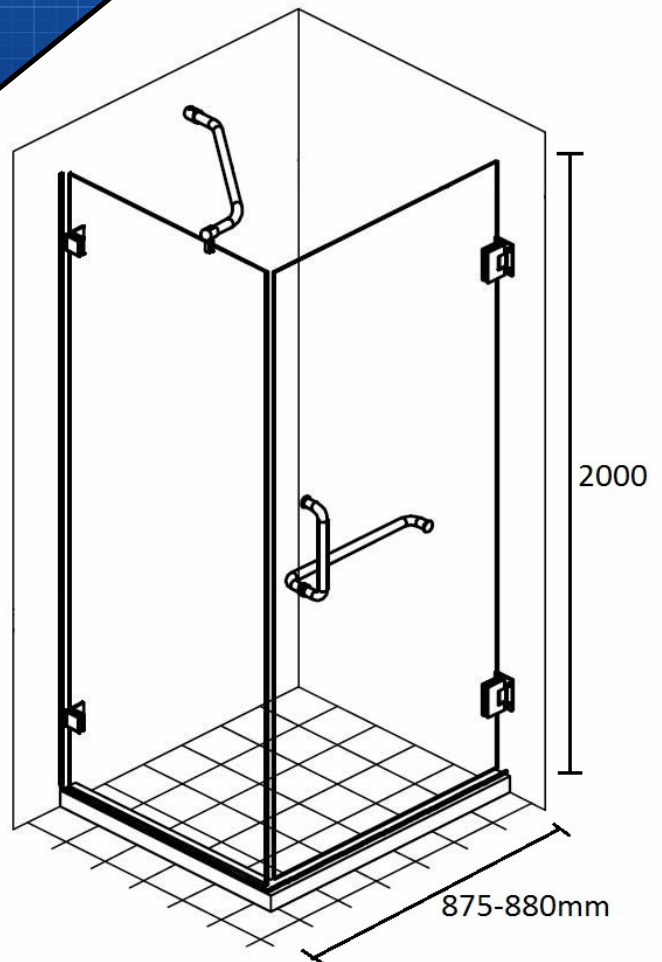

GUARANTEE

- All Alpine showers come with a genuine 2 Year Warranty which covers materials used and workmanship.

Dimensions and set-outs are correct at the time of publication, however the manufacturer/distributor takes no responsibility for printing errors.

The manufacturer/distributor reserves the right to vary specifications or delete models from their range without prior notification.

*Nominal Sizes Listed. Check actual size before installation. Returns will not be accepted for incorrect size.