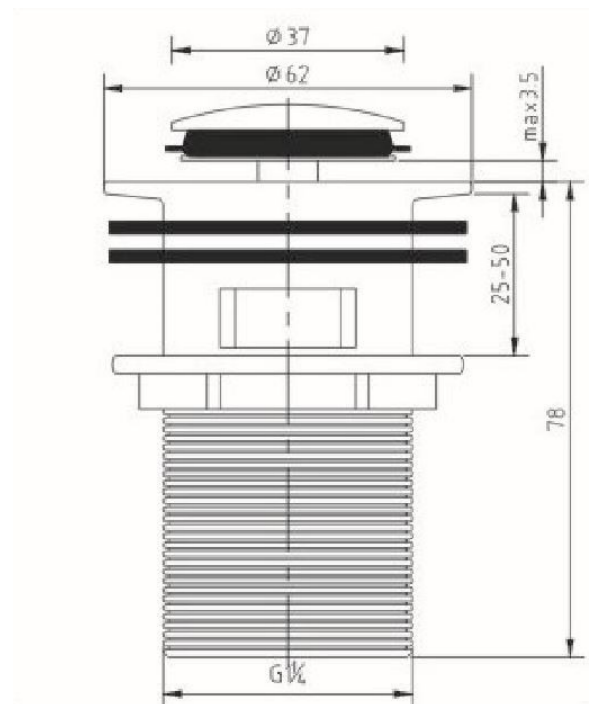

www.alpinekb.com.au