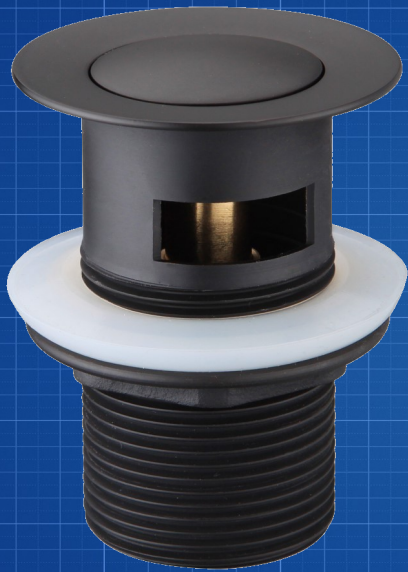

900.01.01 BK

Black Pop-Up 32mm With Overflow

FEATURES & BENEFITS

- Durable Satin Black finish
- Designed for easy installation
- Solid Brass construction for long life

COLOUR

- Satin Black Finish

MANUFACTURING MATERIALS

- Solid Brass Construction

GUARANTEE

- All Alpine tapware come with
- 5 years on Tap body
- 2 years on cartridge
- 1 year on chrome finish
- 3 months on O-rings and Washers

Dimensions and set-outs are correct at the time of publication, however the manufacturer/ distributor takes no responsibility for printing errors.