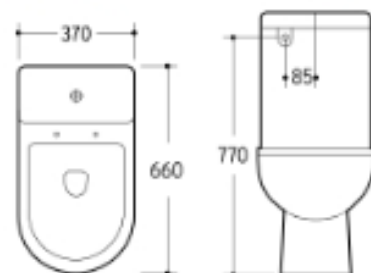

alpine

www.alpinekb.com.au