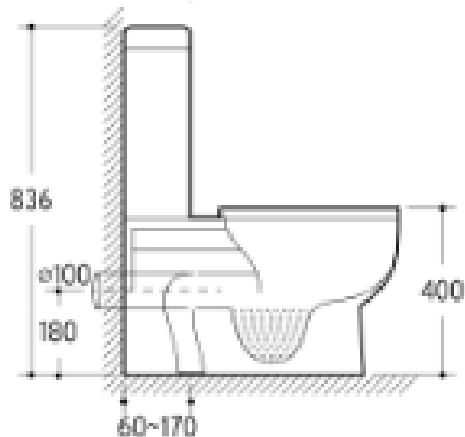

alpine

www.alpinekb.com.au