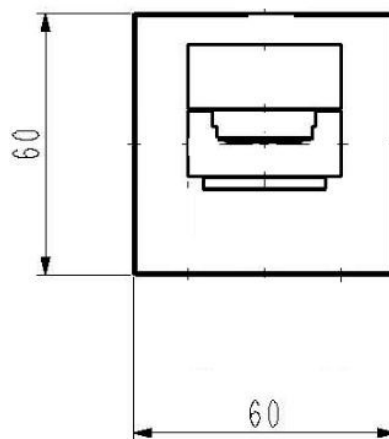

www.alpinekb.com.au