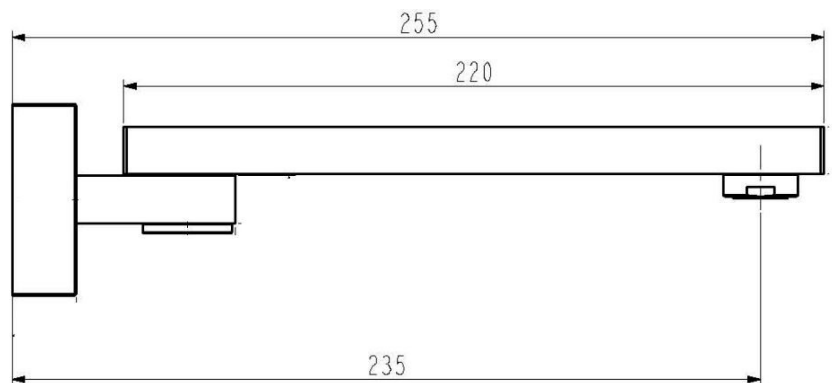

www.alpinekb.com.au