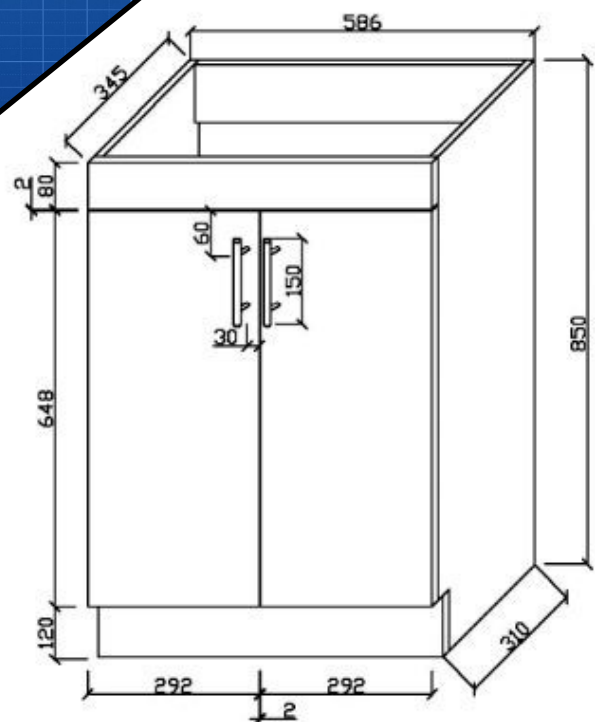

VUJE60P

Jessica

60cm