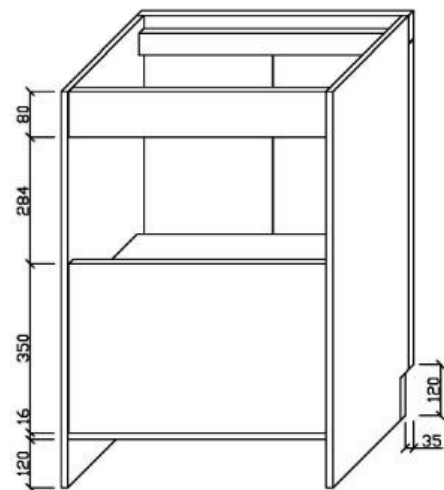

VUJE60P

Jessica

60cm

FEATURES & BENEFITS

- Durable white high gloss finish to all sides
- Designed for easy installation
- Fully assembled (no assembly required)
- Soft closing drawers and doors
- Stylish chrome handles

SIZE

- 600mm W x 350mm D x 880mm H

COLOUR

- Gloss White

MANUFACTURING MATERIALS

- High Grade PVC (Polyvinyl Chloride) Board
- Acrylic Top

GUARANTEE

- All Alpine cabinets come with a genuine 5 Year Warranty which covers materials used and workmanship at the time of manufacture.