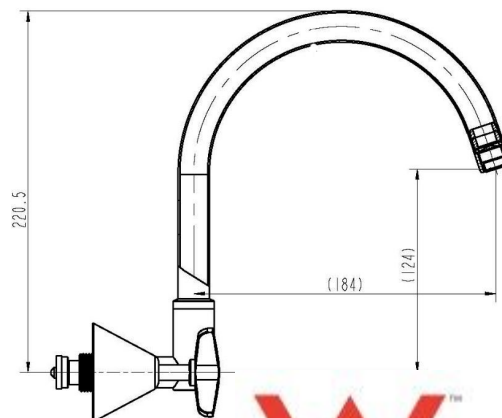

alpine

www.alpinekb.com.au