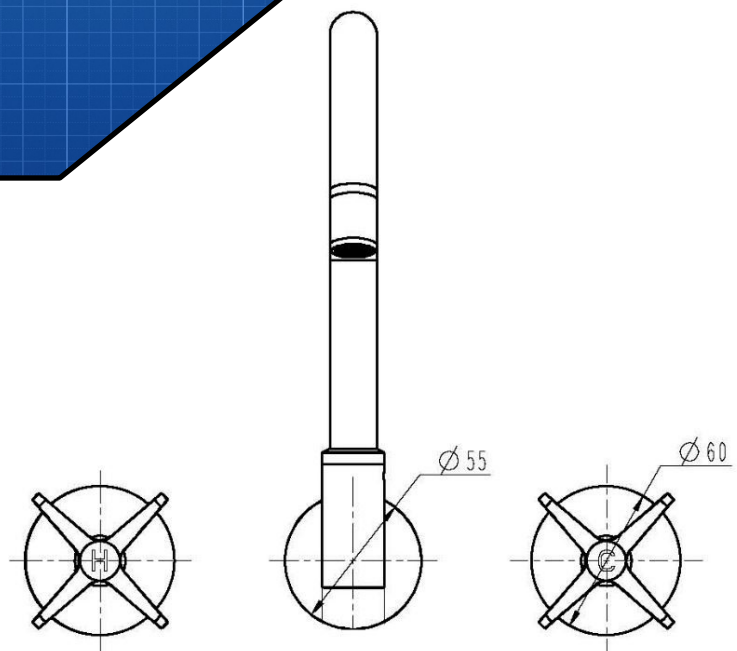

alpine

www.alpinekb.com.au