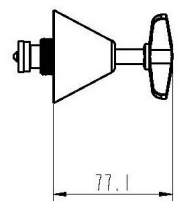

CP-F0252

Star Shower Set

FEATURES & BENEFITS

- Durable chrome finish
- Designed for easy installation
- Solid Brass construction for long life
- Ergonomic, easy grip solid lever handle

COLOUR

- Chrome Finish

MANUFACTURING MATERIALS

- Solid Brass Construction

GUARANTEE

- All Alpine tapware come with
- 5 years on Tap body
- 2 years on cartridge
- 1 year on chrome finish
- 3 months on O-rings and Washers

Dimensions and set-outs are correct at the time of publication, however the manufacturer/ distributor takes no responsibility for printing errors.

The manufacturer/distributor reserves the right to vary specifications or delete models from their range without prior notification.

alpine

www.alpinekb.com.au