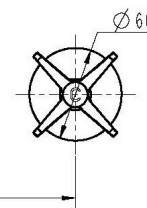

CP-F0252

Star Shower Set

FEATURES & BENEFITS

- Durable chrome finish
- Designed for easy installation
- Solid Brass construction for long life
- Ergonomic, easy grip solid lever handle

COLOUR

- Chrome Finish

MANUFACTURING MATERIALS

- Solid Brass Construction

GUARANTEE

- All Alpine tapware come with
- 5 years on Tap body
- 2 years on cartridge
- 1 year on chrome finish
- 3 months on O-rings and Washers

Dimensions and set-outs are correct at the time of publication, however the manufacturer/ distributor takes no responsibility for printing errors.

The manufacturer/distributor reserves the right to vary specifications or delete models from their range without prior notification.

alpine

www.alpinekb.com.au