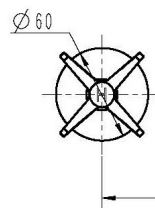

CP-F0252

Star Shower Set

FEATURES & BENEFITS

- Durable chrome finish
- Designed for easy installation
- Solid Brass construction for long life
- Ergonomic, easy grip solid lever handle

COLOUR

- Chrome Finish

MANUFACTURING MATERIALS

- Solid Brass Construction

GUARANTEE

- All Alpine tapware come with
- 5 years on Tap body
- 2 years on cartridge
- 1 year on chrome finish
- 3 months on O-rings and Washers

Dimensions and set-outs are correct at the time of publication, however the manufacturer/ distributor takes no responsibility for printing errors.

The manufacturer/distributor reserves the right to vary specifications or delete models from their range without prior notification.

alpine

www.alpinekb.com.au