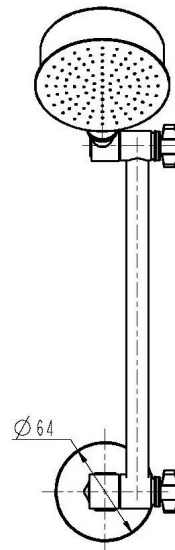

GUARANTEE

- All Alpine tapware come with
- 5 years on Tap body
- 2 years on cartridge
- 1 year on chrome finish
- 3 months on O-rings and Washers

Dimensions and set-outs are correct at the time of publication, however the manufacturer/ distributor takes no responsibility for printing errors.

The manufacturer/distributor reserves the right to vary specifications or delete models from their range without prior notification.